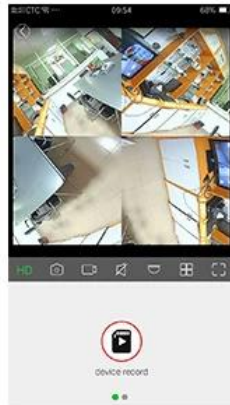

3MP 2MP Outdoor Waterproof Bullet IR Day and Night 360 Degree Panorama VR Wifi Camera

● FEATURES

M' TEAM

- *Wifi Outdoor Waterproof IR 360° Panorama VR Camera
- *HD resolution 2MP, 3MP optional
- *360 Degree wide view angle, no blind area, applicable to different scenarios, supporting 4 different viewing modes
- *Support two-way audio, voice prompt
- *ICR infrared filter automatic switching, realize the real day and night monitoring
- *Support the standard clear, HD resolution to watch, to adapt for variety of network environment
- *Support mobile phones real-time monitoring
- *Remote capture, audio and video recording
- *Global network coverage, anytime, anywhere smooth Watch
- *Support mobile APP **V9**

Waterproof Wifi VR Camera

IR 360° Panorama, 2MP/3MP HD Resolution

Multi-Angle Monitor

Support multi-scene modes

E PTZ

SPLIT SCREENS

ROLLER

CORRIDER