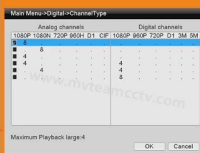

Support backup video records to DVR built-in redundant HDD

Support playback different time period video records in one screen, save time on find useful video records

Hybrid DVR support three kinds of modes:
full analog channels
analog+digital channels
full digital channels

Model	6404H80H	
Compression	H.264 Standard compression	
Operation	Embedded Linux	
Image coding-control	Image edit adjustable,both changable and fix stream optional	
Dual stream	Can be set up in each channel	
Monitor image quality	4*1080N(AHD), 4*1080P(NVR)	
Image dynamic detection	Multiple detection areas in each channel	
Video framerate	1080N 20FPS/CH AHD; 1080P 25FPS NVR	
Image playback quality	AHD 4*1080N 80FPS; NVR 1*1080P@25FPS	
Video mode	Support manual, automatic, dynamic monitoring, alarm trigger video mode	
Backup mode	U disk, USB portable disk, USB burn, Network storage and backup	
Operate mode	Mouse, remote controller, front panel	
login locally	without password	
Save recording	local hard disk and network	
External interface	Video input	1080N 20FPS AHD;1080P 25FPS NVR
	Audio input	4*RCA
	Network interface	10M/100M base-T Ethernet (RJ-45)
	USB connect port	2*USB 2.0
	RS485	RS485*1
	Alarm input	4CH
	Alarm output	1CH
	Internal HDD	2 SATA HDD port
	Maximum capacity	Maximum 4TB each SATA□
Cell phone monitoring	Support Window Mobile, iPhone,iPad, Android	
Power	12V/3A	
DVR size	340(L)*265(W)*70(H)mm	