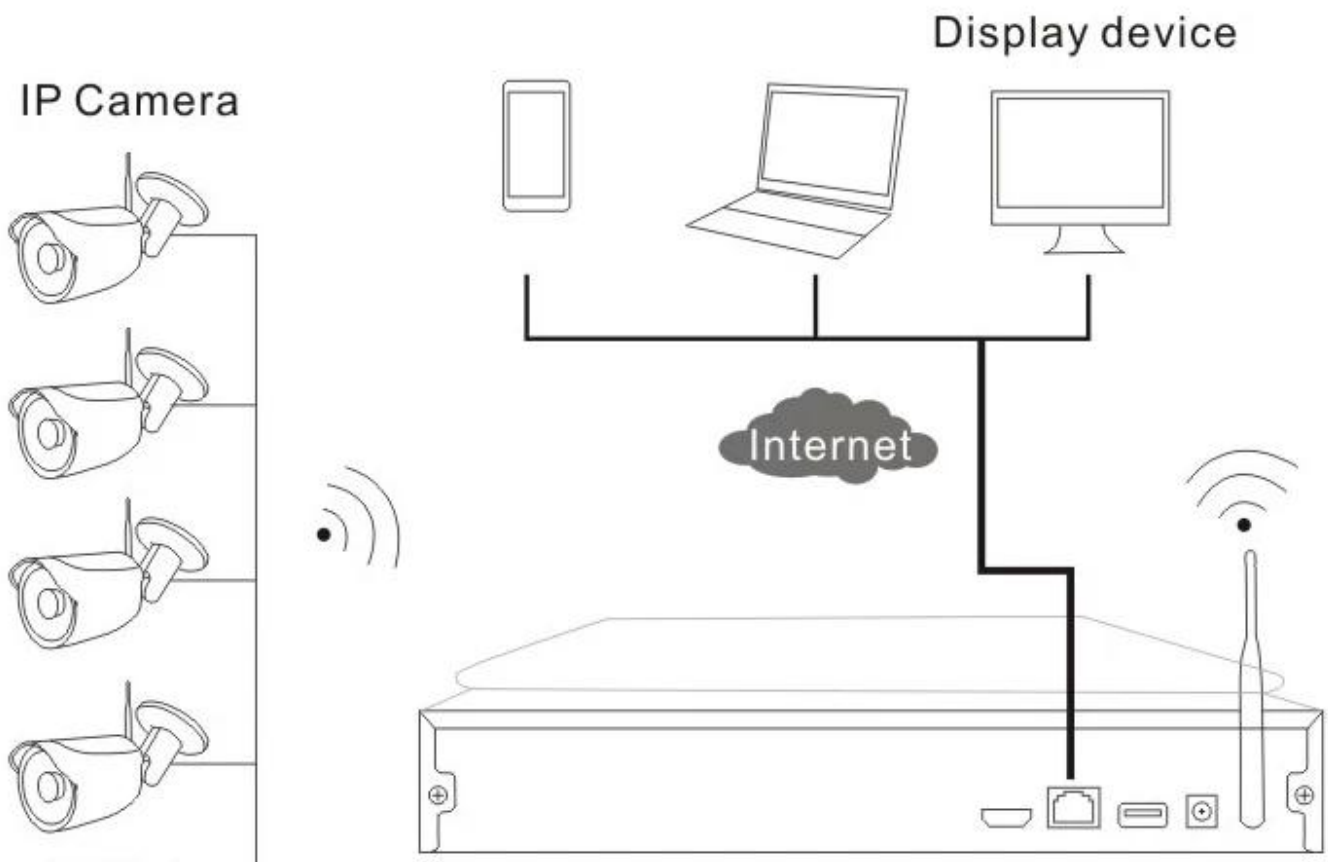

## 4CH Wifi IP Camera NVR Kit with Built-in 10 inch HD LCD Screen(MVT-K04T)

### Installation diagram

### What's the wireless NVR Kit included?

- 1pc 4ch wireless HD NVR with build-in 10" inch LCD Screen and WIFI module
- 4pcs Outdoor HD Wireless IP Camera
- 4pcs 12V(DC)/2A power adaptors
- 1pc detailed quick installation guide manual
- 1pc CD come with CMS softwares and instructions

##### ● FEATURES

- \*Built-in 10" inch HD LCD Screen (resolution:1280\*1024),which support 330 degree rotate,
- \*built-in high functional and stability wireless WI-FI rooting module, support 802.11b/g/n protocol,150Mbps,