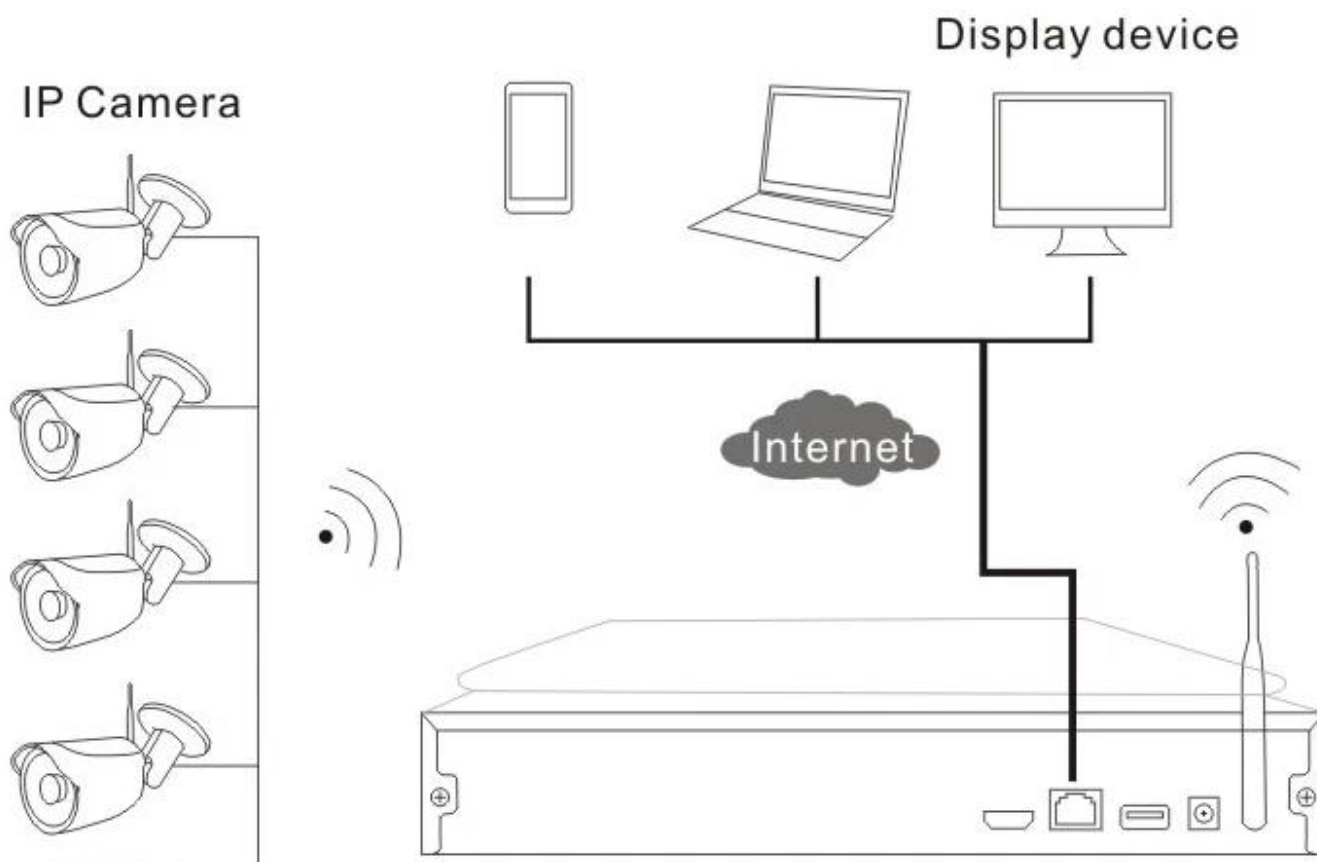

4CH Wireless CCTV Camera Kit with CE,ROHS,FCC Certificate(MVT-K04)

Installation diagram

What's the wireless NVR Kit included?

- 1pc 4ch wireless HD NVR with build-in 7" inch LCD Screen and WIFI module
- 4pcs Outdoor HD Wireless IP Camera
- 4pcs 12V(DC)/2A power adaptors
- 1pc detailed quick installation guide manual
- 1pc CD come with CMS softwares and instructions

Specs of each item

1-4CH Wireless NVR

● FEATURES

- *Built-in 10" inch HD LCD Screen (resolution:1280*1024),which support 330 degree rotate,
- *built-in high functional and stability wireless WI-FI routing module, support 802.11b/g/n protocol,150Mbps,
- *HDMI output.
- *Video input:4*720P;4*960P,Playback:4*960H,4*720P;

*3pcs USB interfaces, Support HDD up to 4TB,cloud technology, P2P,mouse x1

SPECS

Wireless NVR Specs		
Operating System	Embedded Linux OS	
AV(audio/video)input	Network Video	4CH
	Network video input broadband	20Mbps
AV (audio/video) output	HDMI input	1ch,resolution:1024x768,1366x768, 1440x900,1920x1080p
AV CODEC Specification	Video Resolution	D1/720P
	synch-playback	4CH
Video Control	Video/Capture mode	Maual,Time,Motion
	Playback mode	Real time,Routine,Event
	Backup	USB backup
Hard Disk	Type	1*SATA interface
	Max Capacity	4 TB at most for each
External Interface	Network Interface	1 adaptable RJ45 10M/100M, 2 WIFI interface
	USB Interface	3 USB 2.0
Network Control	Protocol	UPnP (play&plug),SMTP (email survice),PPPoE (dial-up), DHCP (Automatically obtain an IP address), etc...
Others	Power	DC12V3A
	Power Consumption (W)	≤5W(Without HDD)
	Operate Temperature (°C)	-10°C~+55°C
	Working Humidity (%) RH	10%~90%
	Size	257mm(W)×210mm(V)×45mm(H)
	Weight(excluding HDD)	≤1Kg

MVTEAM Wireless NVR Menu:

MVTEAM wireless nvr remote view on computer and smartphone:

2-720P Outdoor Wireless IP Camera

● FEATURES

- *1.0M/720P wireless IPC
- *with IR CUT
- *3.6mm Lens
- *3pcs 3rd generation LED Array,30m IR Distance
- *Waterproof IP66