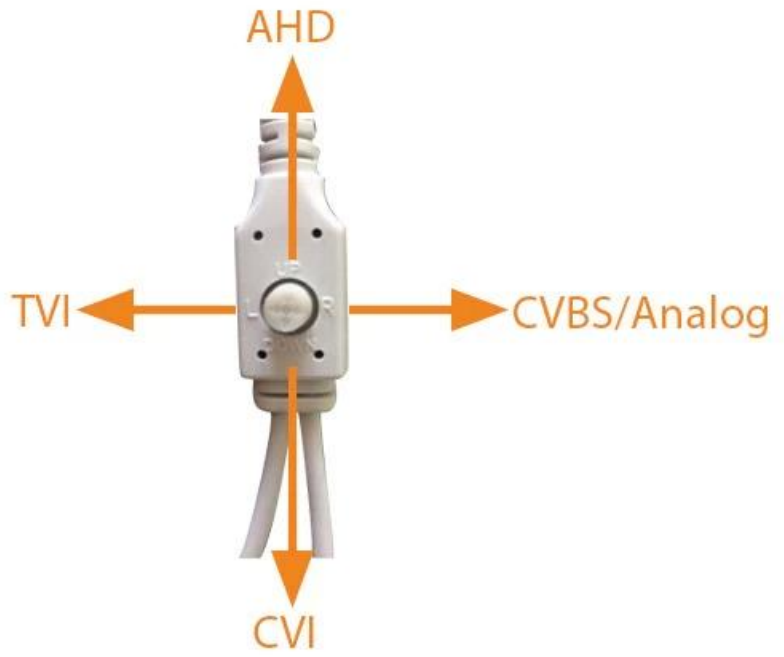

Supporting IR Cut, Day Night surveillance

Equipment with HDI8901 ISP Processor

Low Price and multiply function

● SPECS

M' TEAM

Model	MVT-TAH43N		
Main Chipset	HDI8901 ISP		
Sensor	1/4" CMOS AR0141 1.0MP/720P Low Illumination		
SIGNAL	PAL / NTCS		
Lens & IR Distance	Fixed 6.0mm / IR 35m,3 Led Array Leds		
Video Output	1 Channel HD-TV, HD-CVI, HD- AHD , CVBS (Switch By OSD Menu)		
Effective Pixels	TVI: 1280(H)*720(V)	CVI:1280(H)*720(V)	AHD : 1280(H)*1024(V) CVBS:1000TVL
Min. Illumination	0.01Lux F1.2		
Shutter	4/25s~1/45,000s		
Synchronization	Internal		
BLC	optional		
OSD	Supported		
AWB	Automatic / manual / day / night		
Day/Night	Auto(ICR) / Color / B/W		
Transmission Distance	Over 500m via 75-3 coaxial cable		
Power Supply	DC 12V±10%		
Working Environment	30°C~+60°C/Less than 95%RH(no condensation)		
Power Consumption	4W±10%		

HD/TVI/CVI/CVBS, how to Switch?

1. By the OSD Menu, UP is **AHD**, Down is CVI, Left is TVI, Right is CVBS
2. Hold the Direction Button for FIVE Seconds to Switch

Warning: Make sure power off when Switch the second time