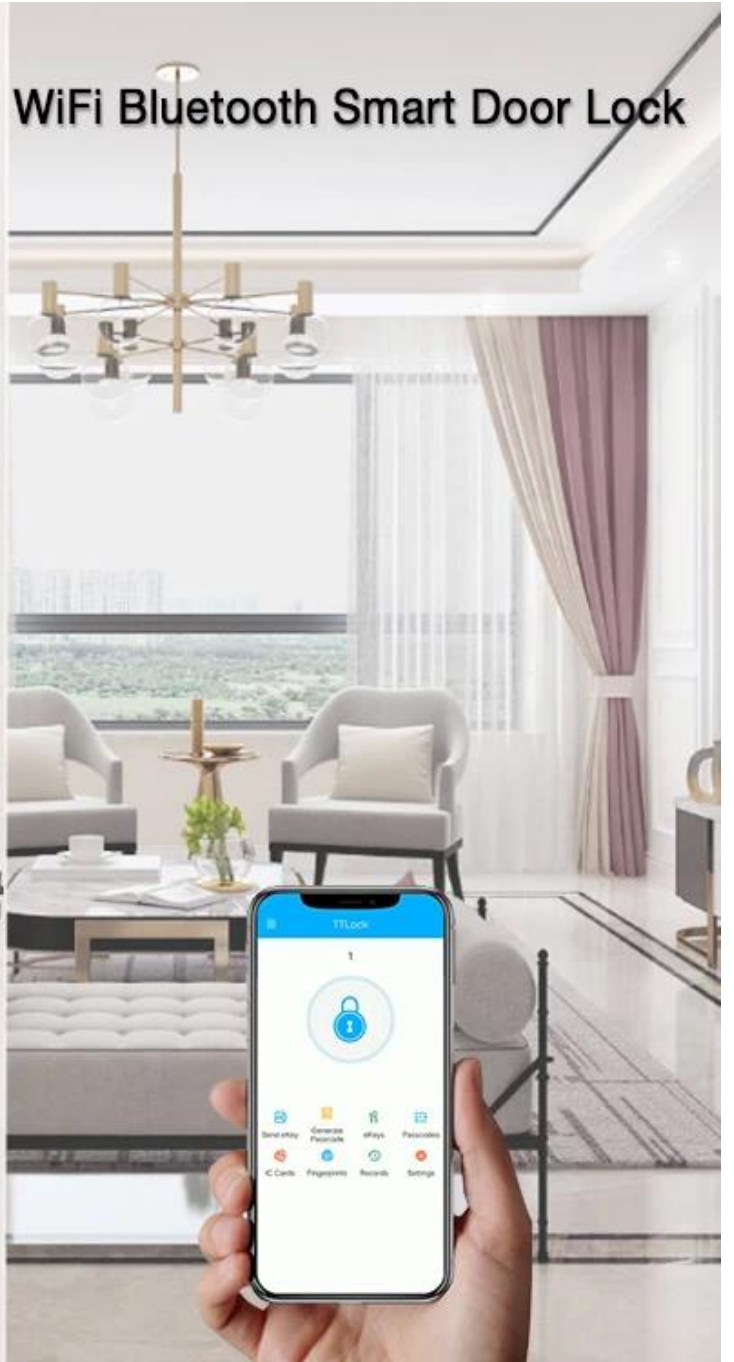

## Pictures

# WiFi Bluetooth Smart Door Lock

APP

Password

Card

Key

**M TEAM**