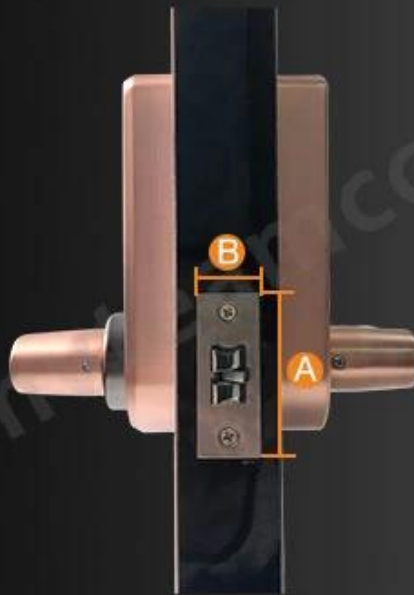

Measurement

- **A** Lock side bar length
- **B** Lock side bar width

Please send above measurement data to us. We will recommend the correct locks to you.