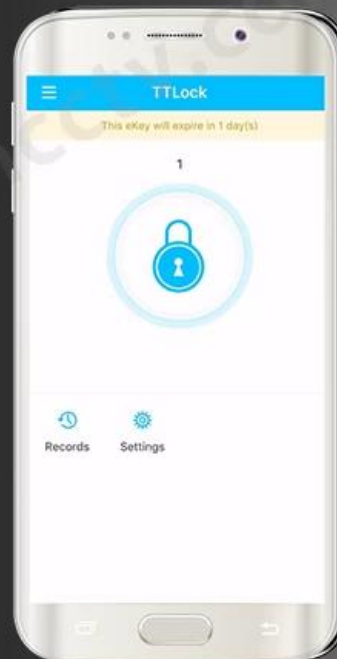

# Bluetooth APP Unlock

TTLOCK

## Remote Send Password via SMS

(Permanent, Timed limited or One-time Password)

Admin

Receiver

## Remote Share eKey

(Permanent, Timed limited or One-time eKey)

Admin

Receiver

## WiFi APP Remote Control

Add a gateway device to connect the smart door lock to WiFi