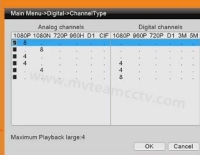

Support backup video records to DVR built-in redundant HDD

Support playback different time period video records in one screen, save time on find useful video records

Hybrid DVR support three kinds of modes:
full analog channels
analog+digital channels
full digital channels

Model	6708H80H	
Compression	H.264 Standard compression	
Operation	Embedded Linux	
Image coding-control	Image edit adjustable,both changable and fix stream optional	
Dual stream	Can be set up in each channel	
Monitor image quality	8*180P(NVR),8*1080N(AHD),	
Image dynamic detection	Multiple detection areas in each channel	
Video framerate	180P 25FPS/CH NVR ,1080N 20FPS/CH AHD	
Image playback quality	NVR 2*180P 25FPS,AHD 4CH 1080N	
Video mode	Support manual, automatic, dynamic monitoring, alarm trigger video mode	
Backup mode	U disk, USB portable disk, USB burn, Network storage and backup	
Operate mode	Mouse, Remote controller,Front Panel Control	
login locally	admin and password	
Save recording	local hard disk and network	
External interface	Video input	180P@25FPS/CH NVR ,1080N@25FPS/CH AHD
	Audio input	4×RCA
	Network interface	10M/100M base-T Ethernet (RJ-45)
	USB connect port	2 x USB 2.0
	RS485	RS485*1
	Alarm input	NO
	Alarm output	NO
	Internal HDD	1 SATA HDD port
	Maximum capacity	Maximum 4TB each SATA
Cell phone monitoring	Support Window Mobile, iPhone,iPad, Android	
Power	12V/2A	
DVR size	255*45*235mm	