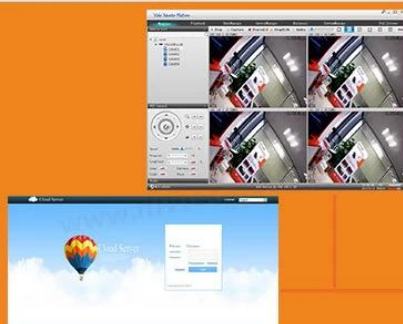

Support backup video
records to DVR built-in
redundant HDD

Support playback different
time period video records in
one screen, save time on find
useful video records

5-in-1 hybrid modes:
AHD+TVI+CVI+CVBS+IP

DVR menu with Ping command, convenient to do
DVR network testing

With UTC Function, control
analog camera and PTZ camera
on DVR thru coaxial cable

Support P2P remote view
by CMS and IE browser

Come with cloud ID, easy to
realize P2P remote view
by scan the QR Codes