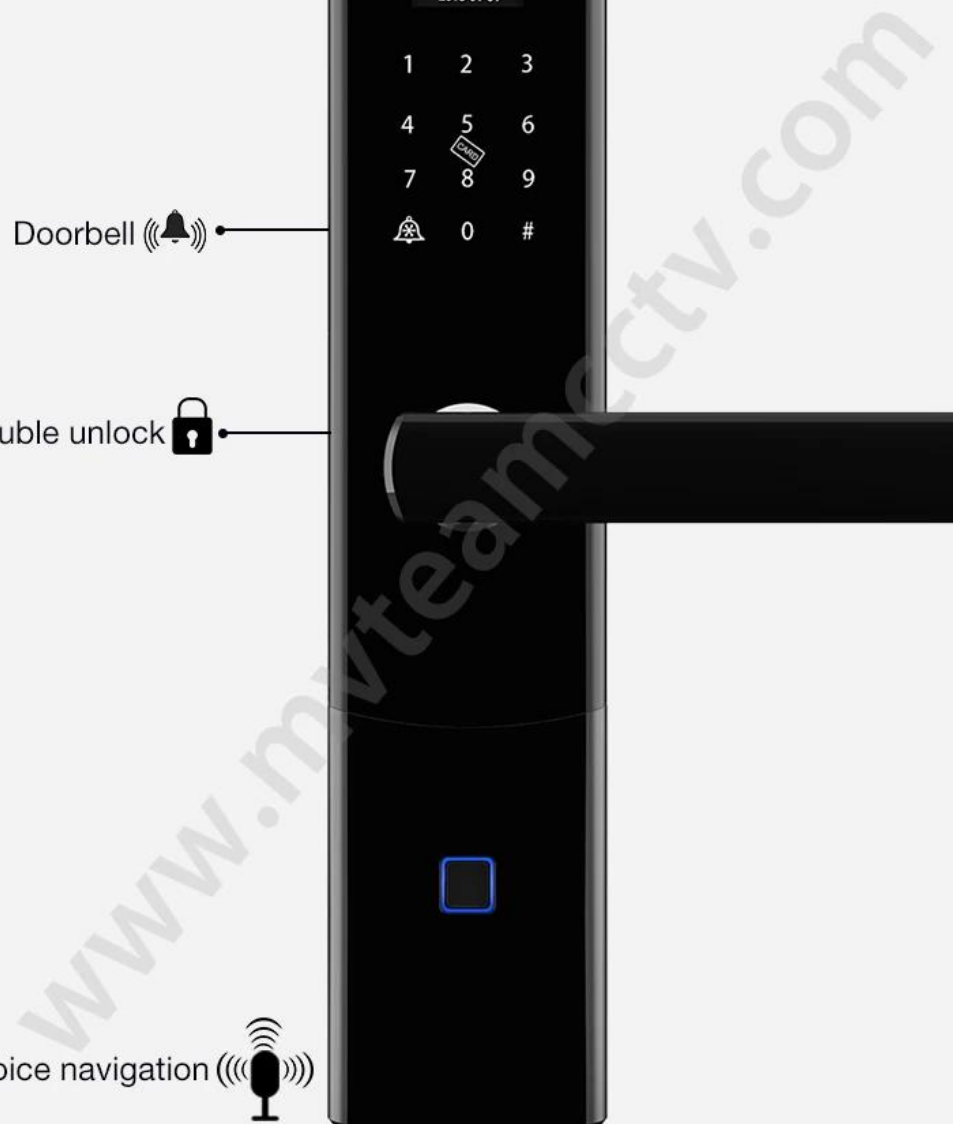

Electronic Keyless Door Lock Touch Screen Keypad Fingerprint Door Access for House Home Office Security

Features

- 1- Multiple unlock mode: fingerprint, password, card, mechanical key
- 2- FPC semi-conductor sensor, 360 degree fingerprint recognition
- 3- C-class lock cylinder, three types lock bodies for your choice.
- 4- Touch screen keypad, see crystal clear numbers at night

9- Suitable for home/office/house security, fit for wooden door, metal door, composite door, fire door group

Specs

Model	K4-ZKM
Material	Zinc alloy
Size	360*75mm
Unlock	Fingerprint, Password, Swipe, Key
Fingerprint recognition	360 degree FPC semi-conductor, 100 pieces capacity
Swipe	200 sheets
Password capacity	50 groups
Cylinder grade	C-level blade lock core
Lock body material	Stainless steel
Lock body size	standard 240mm * 24mm electronic lock body
Other functions	Intelligent Voice, Doorbell, Night Crystal Display
Power supply	4pcs AA batteries
Emergency charging	With backup USB port for emergency charging
Color	Silvered bronze, black, silver, champagne gold 4 colors optional
Scope of application	Security door, wooden door, composite door, fire door group

240mm*30mm

388mm*40mm

Night Crystal Display **HD**

10:00
Welcome
2019-01-01

Doorbell 

1 2 3
4 5 6
7 8 9
 0 #

Double unlock 

Smart voice navigation 

Virtual password

Random number added before or after the correct password, as long as input the real password continuously, then still can unlock. It can prevent strangers from peeping and better protect privacy.