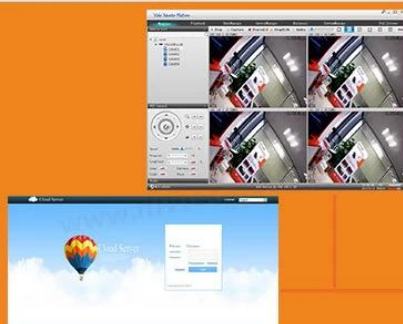

Support backup video
records to DVR built-in
redundant HDD

Support playback different
time period video records in
one screen, save time on find
useful video records

5-in-1 hybrid modes:
AHD+TVI+CVI+CVBS+IP

DVR menu with Ping command, convenient to do
DVR network testing

With UTC Function, control
analog camera and PTZ camera
on DVR thru coaxial cable

Support P2P remote view
by CMS and IE browser

Come with cloud ID, easy to
realize P2P remote view
by scan the QR Codes

3-Support P2P remote view on mobile and PC

Model	6408H300	
Compression	H.264 Standard compression	
Operation	Embedded Linux	
Image coding-control	Image edit adjustable,both changable and fix stream optional	
Dual stream	Can be set up in each channel	
Monitor image quality	3MP(2048*1536),1080P,1024P,720P	
Image dynamic detection	Multiple detection areas in each channel	
Hybrid	AHD,TVI,CVI,IP,CVBS	
Video mode	Support manual, automatic, dynamic monitoring, alarm trigger video mode	
Backup mode	U disk, USB portable disk, USB burn, Network storage and backup	
Operate mode	Mouse, remote controller, front panel	
login locally	without password	
Save recording	local hard disk and network	
External interface	Video input	8*BNC
	Audio input	4*RCA
	Network interface	10M/100M base-T Ethernet (RJ-45)
	USB connect port	2*USB 2.0
	RS485	RS485*1
	Alarm input	4CH
	Alarm output	1CH
	Internal HDD	2 SATA HDD port
	Maximum capacity	Maximum 4TB each SATA□
Cell phone monitoring	Support Window Mobile, iPhone,iPad, Android	
Power	12V/3A	