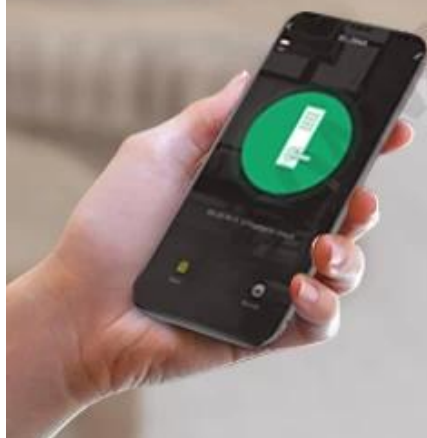

Receive Alarm notification on mobile phone

Features

- 1- Multiple unlock mode: Fingerprint, Password, Card, mechanical key, tuya or TTLOCK APP
- 2- FPC semi-conductor sensor, 360 degree fingerprint recognition
- 3- C-level lock cylinder, standard 240 x24mm 6052 lock mortise.
- 4- Touch screen keypad, see crystal clear numbers at night
- 5- Virtual password, prevent strangers from peeping and better protect privacy.
- 6- Powered by 4pcs AA alkaline batteries, 6 months & 180000 times using.
- 7- With USB port for emergency charging
- 8- Suitable for home/office, wooden door, metal door, composite door, fire door group
- 9- Working temperature: -30° ~ +65°
- 10- High security grade, anti-theft beep alarm plus Anti-saw design

Specs

Model	X3-ZKMA
Material	Aluminum alloy
Size	300*68mm
Unlock	Fingerprint
	Password
	Card
	Tuya or TLock APP
Fingerprint recognition	360 degree FPC semi-conductor, sensor and handle
Smart Keys	300 groups (fingerprint+code+card)
Cylinder grade	C-level blade lock core
Lock body material	Stainless steel
Lock body size	240 x24mm 6052 lock mortise
Other functions	Smart Voice
	Night Crystal Display
	Doorbell
High Security Grade	Anti theft Pick-proof Alarm, Anti-saw design
	4pcs AA batteries
Power supply	With backup USB port for emergency charging
Color	Matte Black
Scope of application	Security door, wooden door, composite door, fire door group
Working temperature	-30°~ +65°

Pictures

M TEAM

X3-ZKMA

new

**WiFi APP Fingerprint
Smart Door Lock**

TTLock

Tuya Smart

Bio-semiconductor Fingerprints

Bank-specific fingerprint
recognition, only recognize
living fingerprint.

Speed
0.3S

Anti-peep Code

Input any random numbers before/after the real code to unlock the door

www.mytel.com

Remote Unlock Via APP From Anywhere