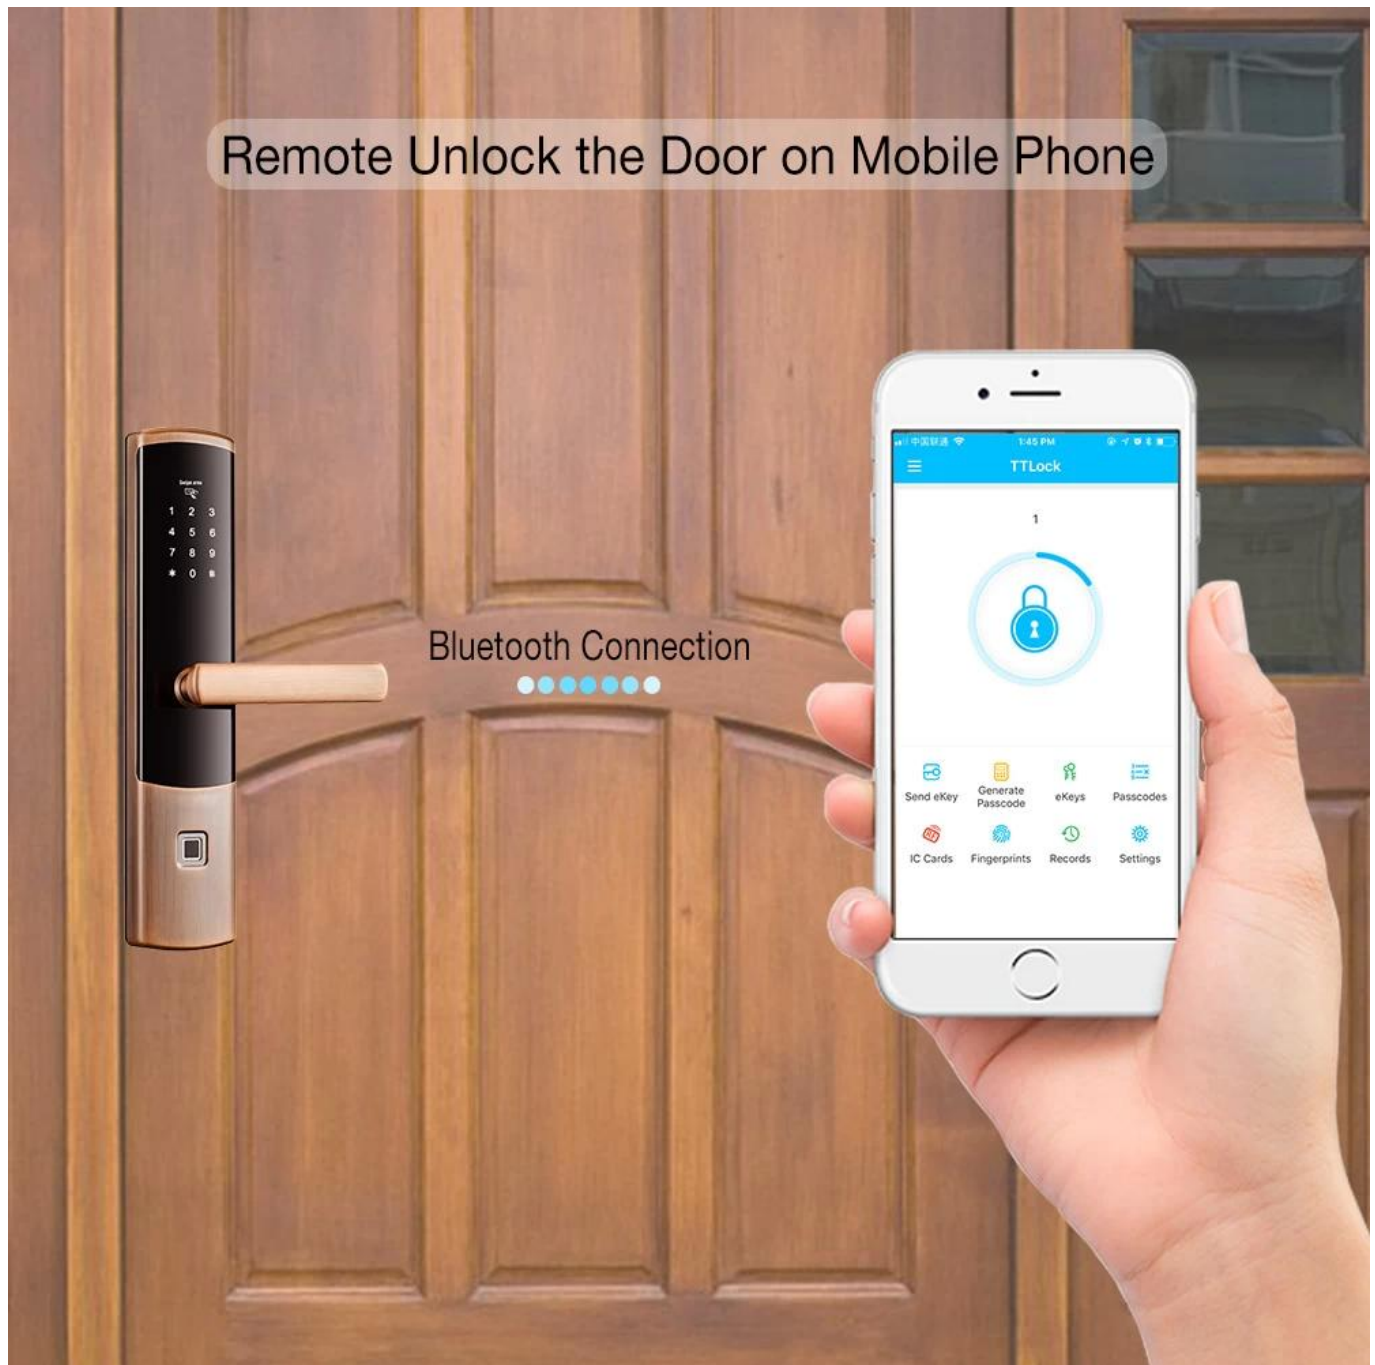

High Security Fingerprint Intelligent Remote Control Bluetooth Door Lock With APP

Features

- 1- Multiple unlock mode: APP, Fingerprint, Password, Card, mechanical key
- 2- Bluetooth connection, Support Mobile phone APP (TTlock) remote open door, and the records could be received at real time on mobile phone.
- 3- FPC semi-conductor sensor, 360 degree fingerprint recognition
- 4- Touch screen keypad, see crystal clear numbers at night
- 5- C-class lock cylinder, standard 240*24mm electronic lock body.
- 6- Powered by 4pcs AA alkaline batteries, 6 months & 180000 times using.
- 7- With USB port for emergency charging

8- Suitable for home/office, wooden door, metal door, composite door, fire door group

Specs

Model	K4-ZKMA
Material	304 one stainless steel
Size	360*75mm
Unlock	APP, Fingerprint, Password, Swipe, Key
Fingerprint Identification	FPC semi-conductor, 100 pieces capacity
Swipe	200 sheets
Password capacity	50 groups
Cylinder grade	C-level blade lock cylinder
Lock body material	304 Stainless steel
Lock body size	Standard: 240mm*24mm, Optional: 240mm*30mm, 388mm*40mm
Other functions	Smart Voice, Night Crystal Display, Supports APP Bluetooth one-button unlocking and remote generating password
Power supply	4pcs AA batteries
Emergency charging	With backup USB port for emergency charging
Color	Red bronze, Black, Silver, Gold four colors optional
Scope of application	Security door, wooden door, composite door, fire door group

Pictures

APP

Fingerprint

Password

Key

Card

Remote Unlock

Jenny, I forgot the password again.

Don't worry, I'll send a new password to your mobile phone.

Bio-semiconductor Fingerprints

Bank-specific fingerprint
recognition, only recognize
living fingerprint.

Speed
0.3S

Card Sensor Area

Password Keyboard