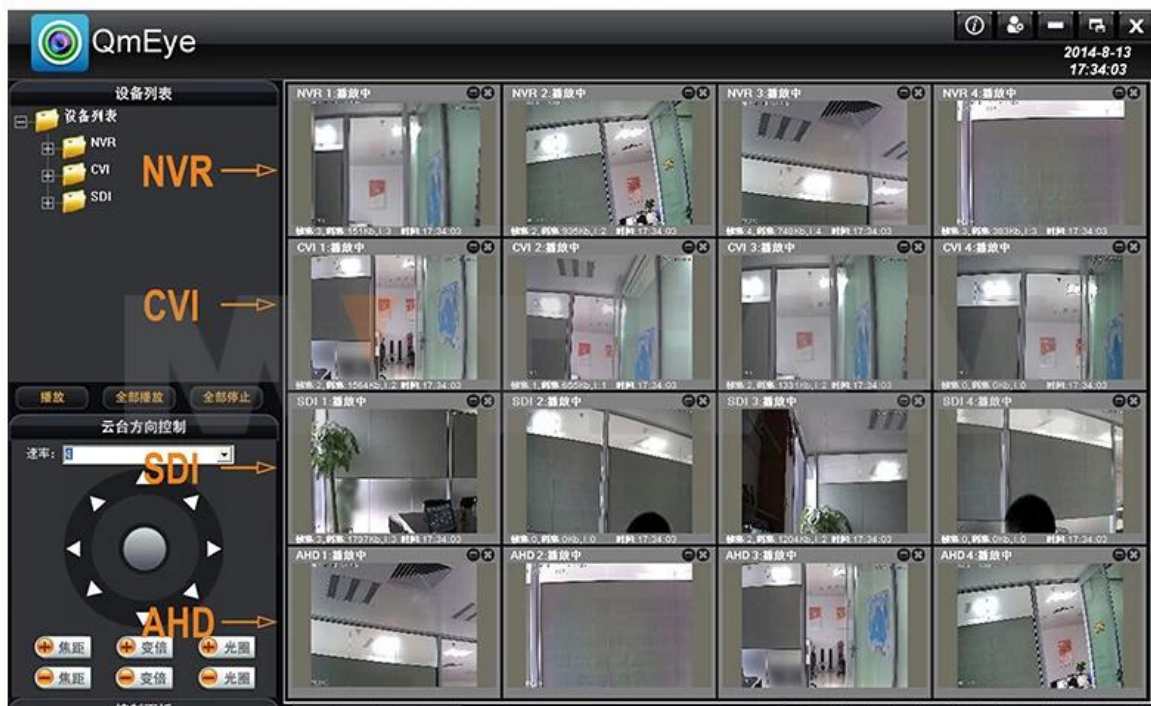

Achieve Monitoring All kinds of Cameras in One Screen on Computer

P2P Function Advantages:

- *No stable IP address needed
- *No DDNS setup needed
- *No Router setup needed
- *Reducing your after-sales cost