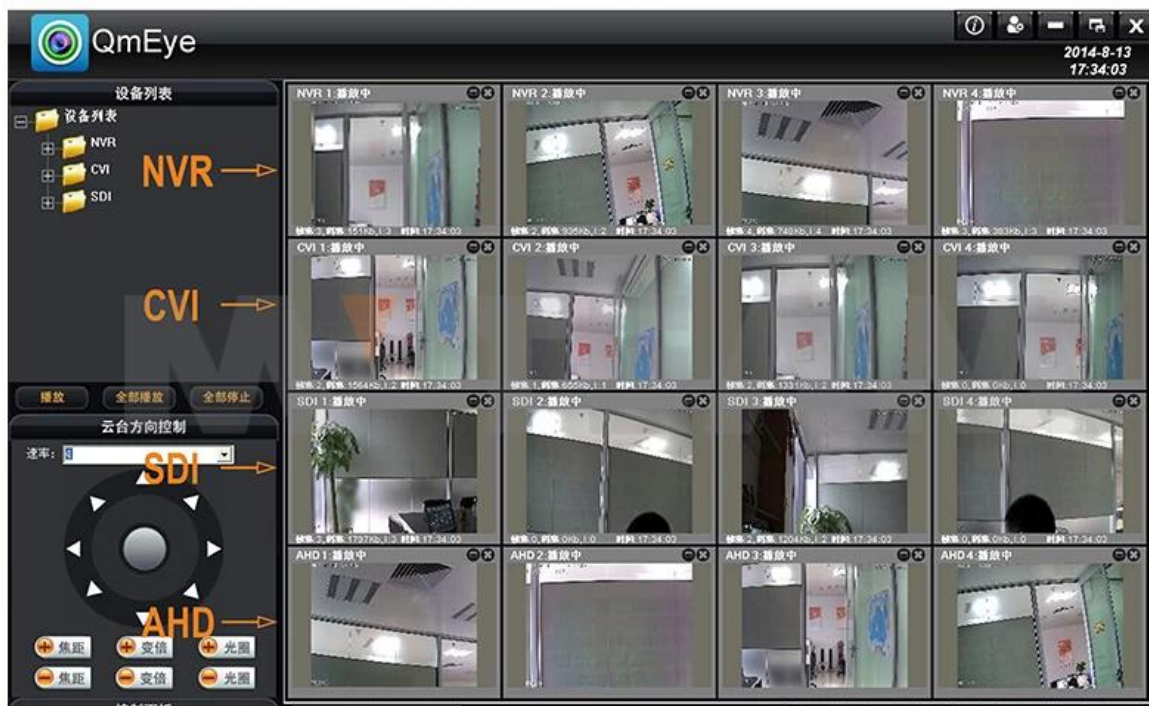

Achieve Monitoring All kinds of Cameras in One Screen on Computer

P2P Function Advantages:

- *No stable IP address needed
- *No DDNS setup needed
- *No Router setup needed
- *Reducing your after-sales cost