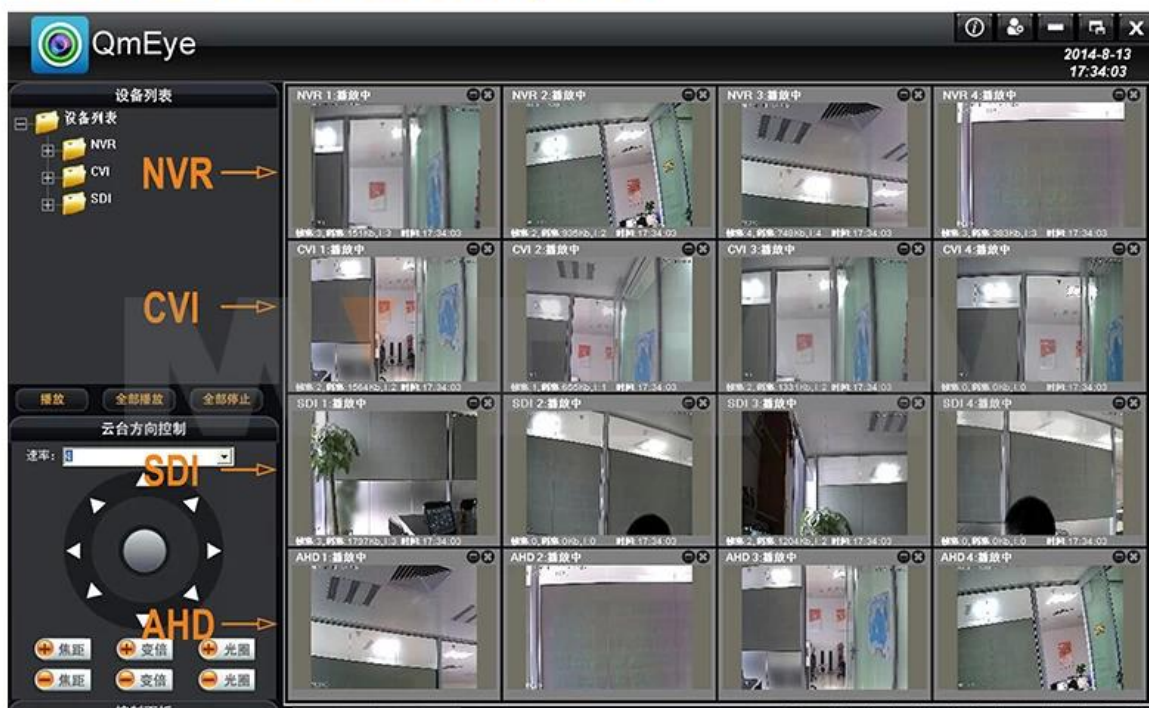

Achieve Monitoring All kinds of Cameras in One Screen on Computer

P2P Function Advantages:

- *No stable IP address needed
- *No DDNS setup needed
- *No Router setup needed
- *Reducing your after-sales cost