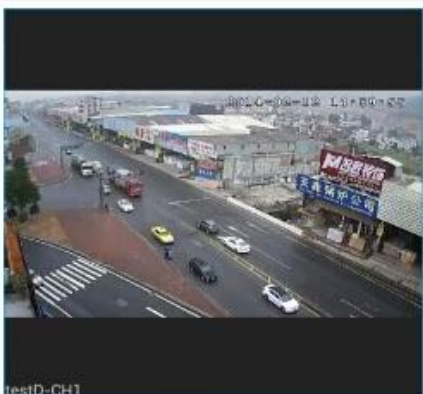

Devices Add

- **testA**
  ak08272b7d 4 channels
- **testB**
  013e10106982b1827025 4 chann.
- **testC**
  zz08109da5 1 channels
- **testD**
  aq01b84e2d 1 channels