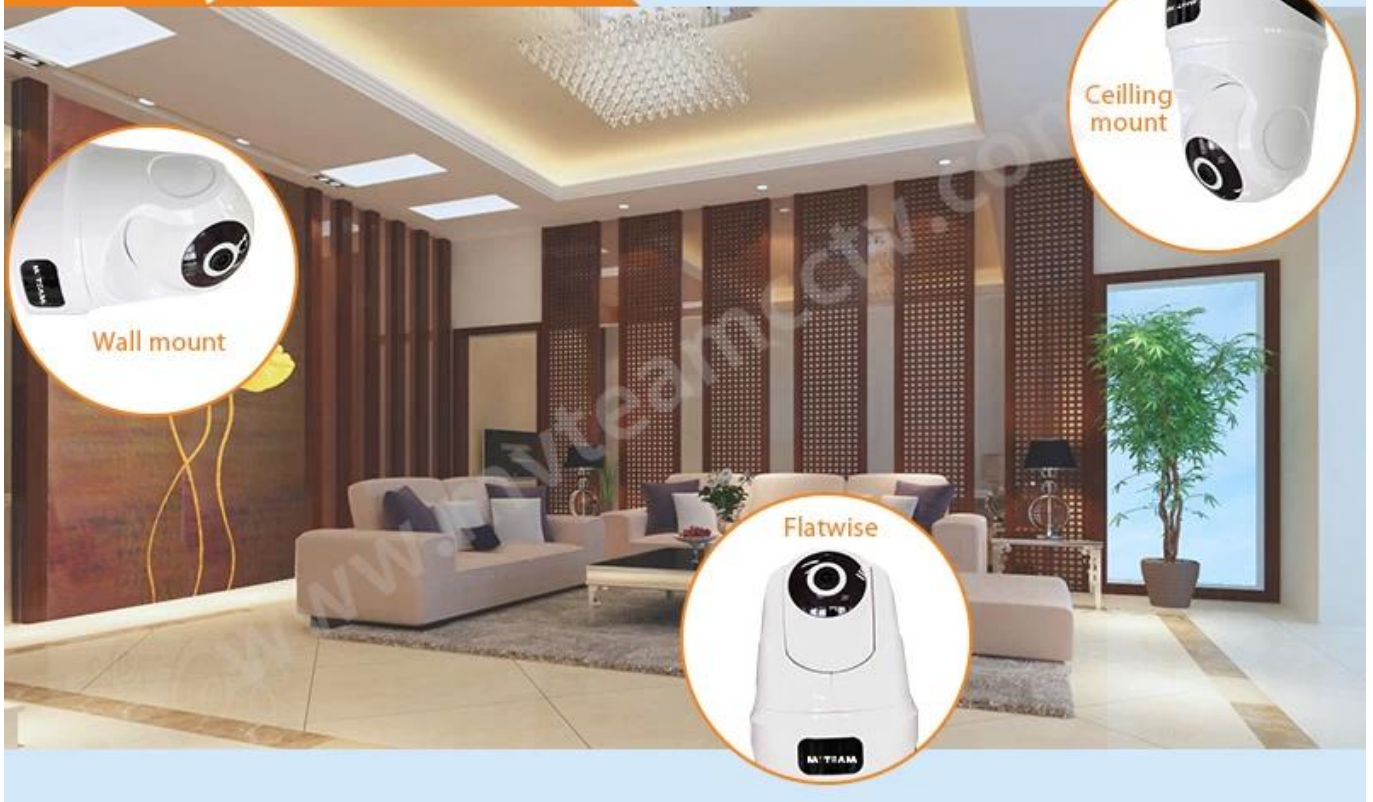

PT Wireless Home Security IP Camera Smart HD Wifi Camera(H100-C6)

● FEATURES

M'TEAM

- *Adopt 1/4" CMOS image sensor,1MP
- *Maximum resolution up to 1280*720 (720P)
- *Support two-way intercom, voice prompt.
- *ICR infrared filter automatic switching,realize the real day and night monitoring
- *Support the standard clear, high-definition resolution to watch, to adapt for variety of network environment
- *Support mobile phones and computers real-time monitoring
- *Support PTZ control,remote capture,audio and video recording
- *Global network coverage,anytime,anywhere smooth Watch
- *With RJ45 port, support network cable(Cat5/6) connecting
- *Mobile phonw APP **V12**

12 Core Functions

Wifi Smart Cloud IP Camera

A variety of installation

P/T Rotation

Finger sliding screen to remote control camera rotation

A variety of applications

Motion Detection Alarm

Support SD Card