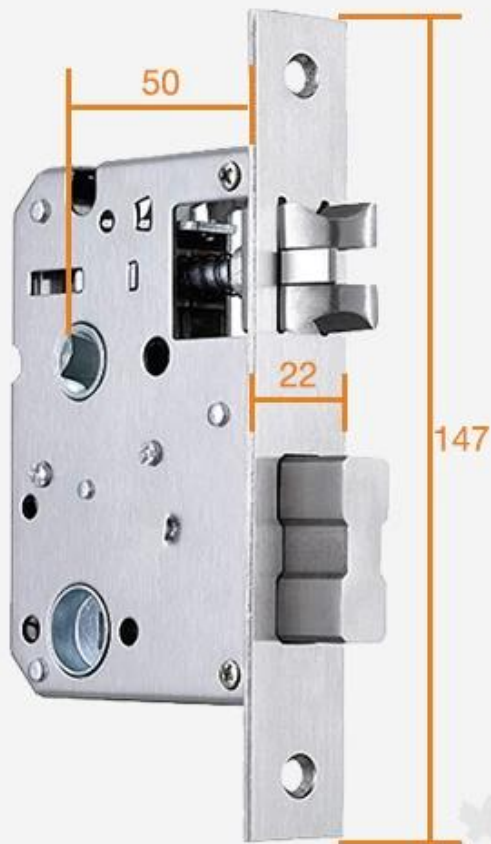

## Specs

<b>Model</b>	<b>C7-MKA</b>
Panel Material	zinc alloy
Panel Size	270mm*72mm
Unlock	APP, Password, Card, Key

Password capacity	50 groups
Card	200 sheets
Cylinder grade	C-level blade lock core
Lock mortise Standard size	Standard 147mm*22mm
Lock mortise material	stainless steel
Power supply	4pcs AA batteries
Backup power	With backup USB port for emergency charging
Color	Silver, Titanium gray, Red bronze
Scope of application	Rental house/room special Security door, wooden door, composite door, fire door group

# WiFi APP Remote Control

Add a gateway device to connect the smart door lock to WiFi

## Achieve Remote Control

- Delete/change the passcode/ekey/fingerprint/card access remotely.
- Check the update door opening records remotely.

WiFi Router

Bluetooth Door Lock

Gateway

Please note the gateway device is only fit for MVTEAM smart door locks with APP, and the cost is not included in the smart lock price. If you need it, please tell us when purchasing smart door locks, we will add it into your order.

# Lock Mortises

#1

#2

#3

#4

Unit: mm