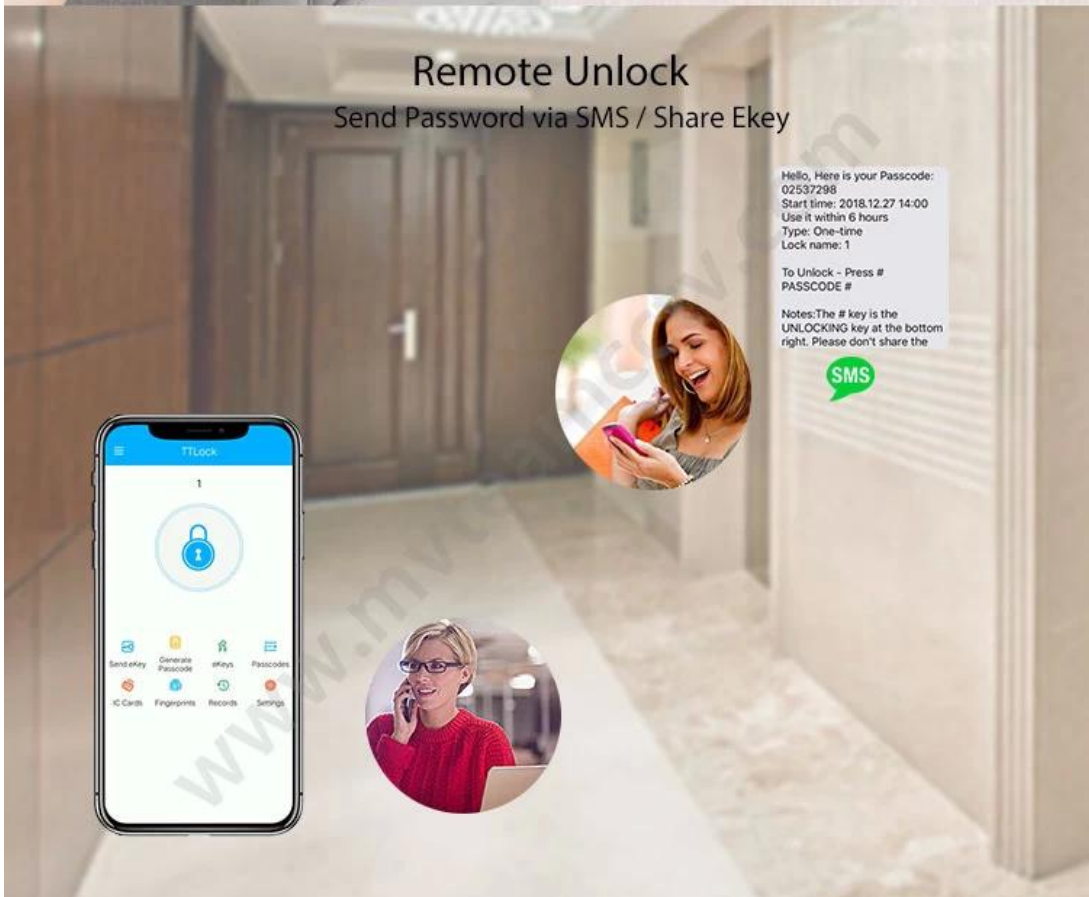

## Product Pictures

Free-Style Handle  
Drop-down(open)/Drop-up(lock)

USB charging interface

Hidden keyhole

## Bluetooth APP Unlock

One button unlock the door on mobile phone via bluetooth connection

# WiFi APP Remote Control

Add a gateway device to connect the smart door lock to WiFi