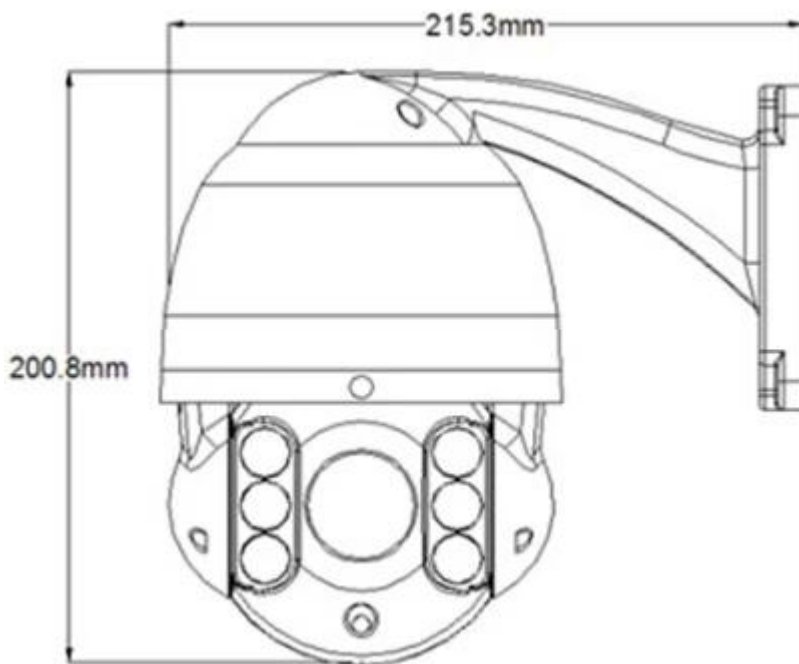

● SPECS

PTZ Specs	
Manual speed	Pan 0.1°~200°/s
	Tilt 0.1°~180°/s
Power supply	DC 12V
Rotation	Pan continuously 360°, tilt 0~90° with auto-flip
Preset	128 preset, title can be edited

Auto-flip	Tilt down 90°, with auto-flip 180°
Scan	355°programmable, 4 scan
Pattern	4 patterns, and each record time is not less than 180s
Tour	4 tour, and speed & park time of presets can be set.
Remote controlling	RS485
Baud rate (RS485)	2400□4800□9600/19200 bps
ID range	1-254(software add.)
Output	AHD, CVBS(Command change)
Power consumption	9W/25W(IR_LED ON)
Temperature	-10°C□+50°C
Installation	Wall installation, ceiling installation, ceiling type installation
Net weight	2.7kg
Cam Spec	
Sensor	1/3" Sony 238 CMOS Sensor+NVP2431H 1280×720
OPTICS	Optical x10,Zoom f = 5.1mm ~ 51mm
Angle	Appr. 55.2°(Wide) to 3.2°(Tele)
Min. Illumination	Color : 0.5 lux , BW : 0.1lux
S/N (Y signal)	52dB
White Balance	Auto
ICR	Manual/Auto
DNR	Auto / Off / Low / Middle / High
HLC	Off / On
Defog	Off / On
Max Gain	Auto
IRIS	Auto
FLIP	Vertical , Horizontal ,Vertical-Horizontal,OFF Selectable