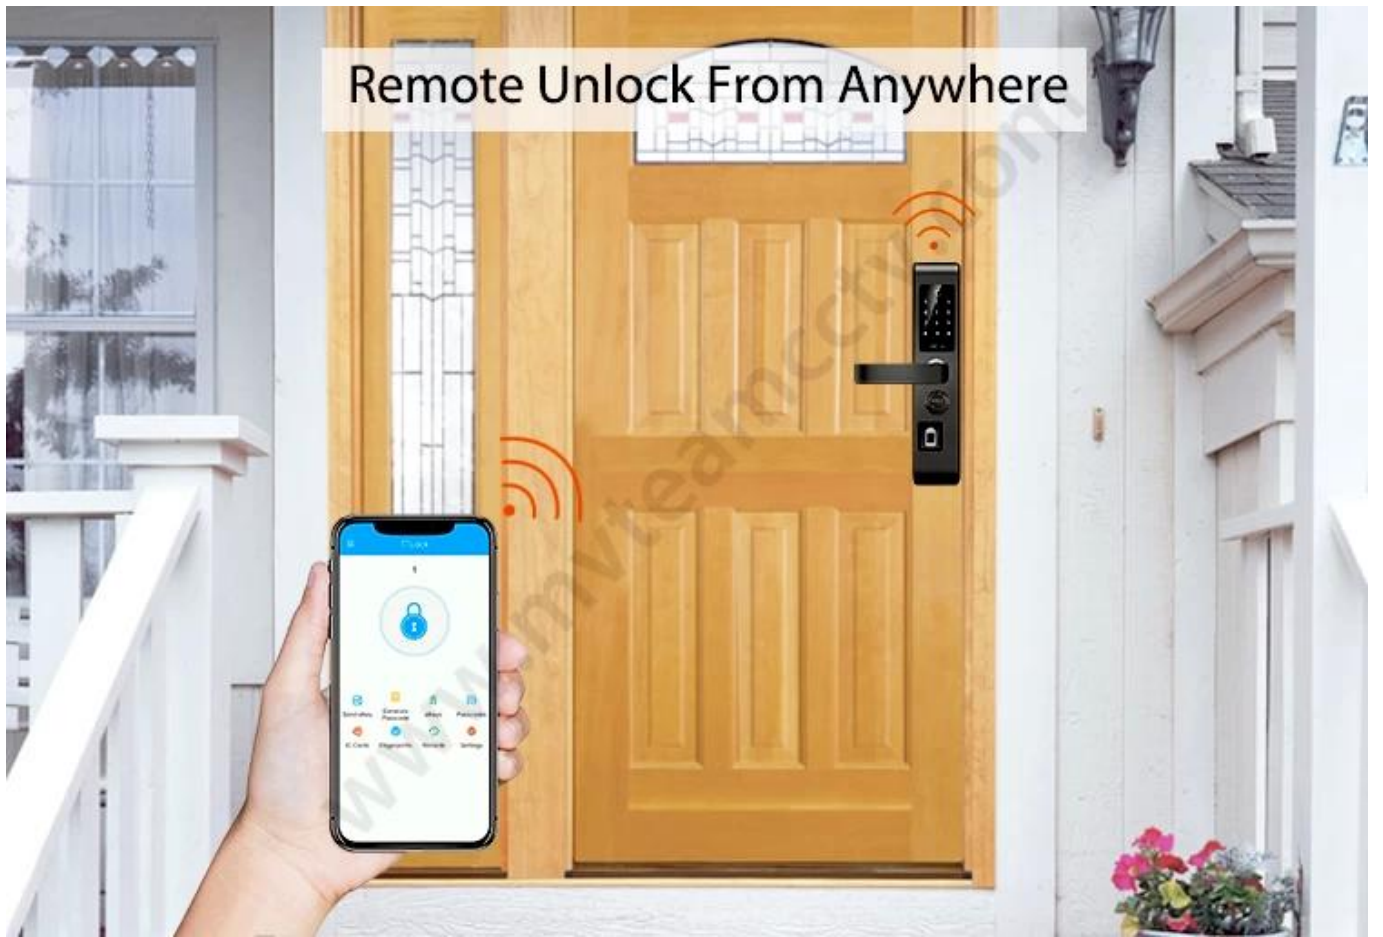

Specs

Model	K7-ZKMA
Material	304 one stainless steel
Size	360*78mm
Unlock	APP, Fingerprint, Password, Swipe, Key
Fingerprint Identification	FPC semi-conductor, 100 pieces capacity
Swipe	200 sheets
Password capacity	50 groups
Cylinder grade	C-level blade lock cylinder
Lock body material	304 Stainless steel
Lock body size	Standard: 240mm*24mm, Optional: 240mm*30mm, 388mm*40mm
Other functions	Smart Voice, Night Crystal Display, Supports APP Bluetooth one-button unlocking and remote generating password
Power supply	4pcs AA batteries
Emergency charging	With backup USB port for emergency charging
Color	Silver, Titanium gray, Red brone, Gold
Scope of application	Security door, wooden door, composite door, fire door group

Pictures

Bio-semiconductor Fingerprints

Bank-specific fingerprint recognition, only recognize living fingerprint.

Speed
0.3S

Remote Unlock From Anywhere

WiFi APP Remote Control

Add a gateway device to connect the smart door lock to WiFi

Achieve Remote Control

- Delete/change the passcode/ekey/fingerprint/card access remotely.
- Remote unlock, real-time check unlocking records and receive unlocking notice.

Please note the gateway device is only fit for MVTEAM smart door locks with APP, and the cost is not included in the smart lock price. If you need it, please tell us when purchasing smart door locks, we will add it into your order.

Anti-peep Code

Input any random numbers before/after the real code to unlock the door

Intelligent Card Unlock

Unit: mm

Multi-Color Selection

Red bronze

Gold

Titanium gray