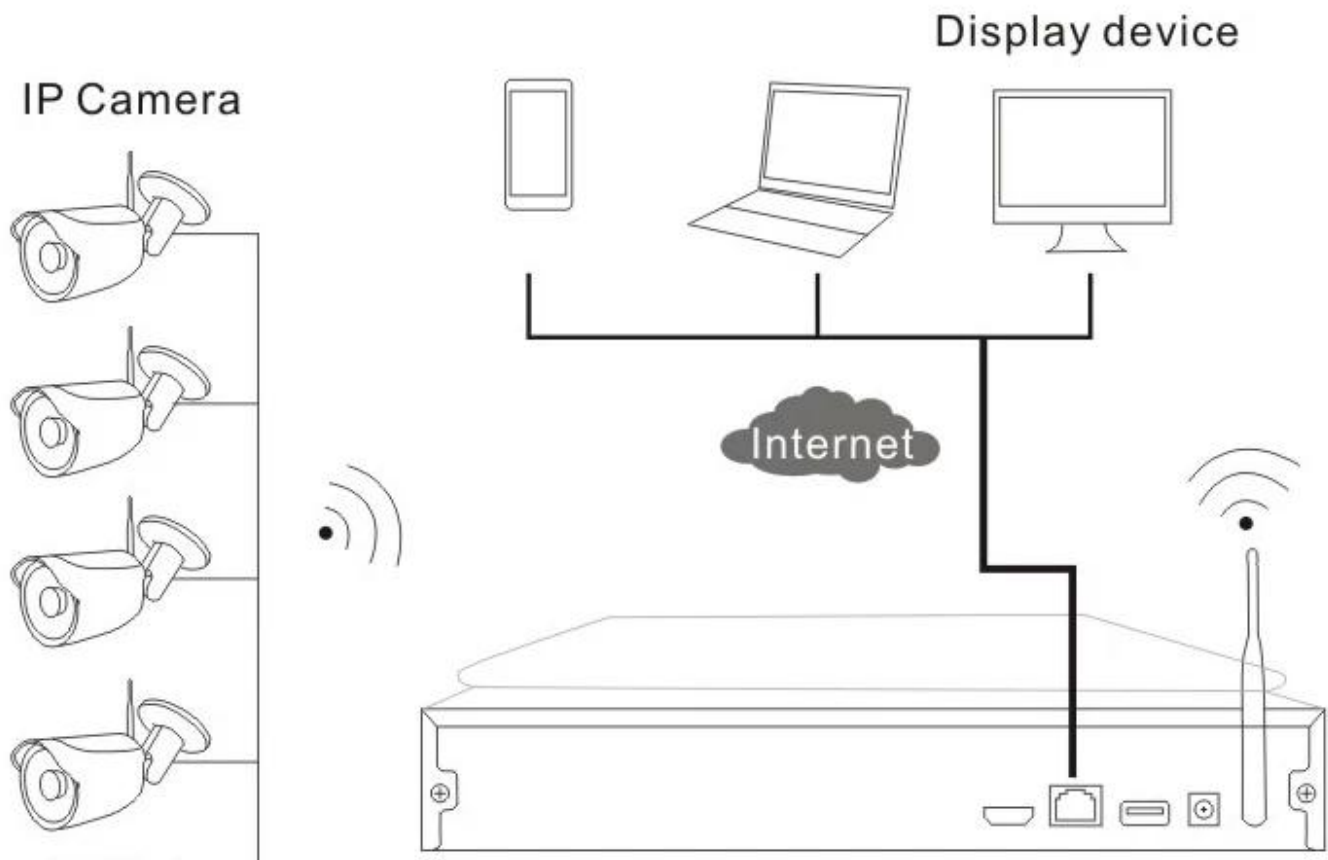

wholesale wireless IP based outdoor home video dvr security camera system

Installation diagram

What's the wireless NVR Kit included?

- 1pc 4ch wireless HD NVR with build-in 10" inch LCD Screen and WIFI module
- 4pcs Outdoor HD Wireless IP Camera
- 4pcs 12V(DC)/2A power adaptors
- 1pc detailed quick installation guide manual
- 1pc CD come with CMS softwares and instructions

Specs of each item

1-4CH Wireless NVR

● FEATURES

- *Built-in 10" inch HD LCD Screen (resolution:1280*1024),which support 330 degree rotate,
- *built-in high functional and stability wireless WI-FI rooting module, support 802.11b/g/n protocol,150Mbps,
- *HDMI output.
- *Video input:4*720P;4*960P,Playback:4*960H,4*720P;

*3pcs USB interfaces, Support HDD up to 4TB,cloud technology, P2P,mouse x1

● SPECS

| Wireless NVR Specs | | |
|-------------------------|-------------------------------|---|
| Operating System | Embedded Linux OS | |
| AV(audio/video)input | Network Video | 4CH |
| | Network video input broadband | 20Mbps |
| AV (audio/video) output | HDMI input | 1ch,resolution:1024x768,1366x768,1440x900,1920x1080p |
| AV CODEC Specification | Video Resolution | D1/720P |
| | synch-playback | 4CH |
| Video Control | Video/Capture mode | Maual,Time,Motion |
| | Playback mode | Real time,Routine,Event |
| | Backup | USB backup |
| Hard Disk | Type | 1*SATA interface |
| | Max Capacity | 4 TB at most for each |
| External Interface | Network Interface | 1 adaptable RJ45 10M/100M, 2 WIFI interface |
| | USB Interface | 3 USB 2.0 |
| Network Control | Protocol | UPnP (play&plug),SMTP (email survice),PPPoE (dial-up),DHCP (Automatically obtain an IP address), etc... |
| Others | Power | DC12V3A |
| | Power Consumption (W) | ≤5W(Without HDD) |
| | Operate Temperature (°C) | -10°C~+55°C |
| | Working Humidity (%) RH | 10%~90% |
| | Size | 257mm(W)×210mm(V)×45mm(H) |
| | Weight(excluding HDD) | ≤1Kg |