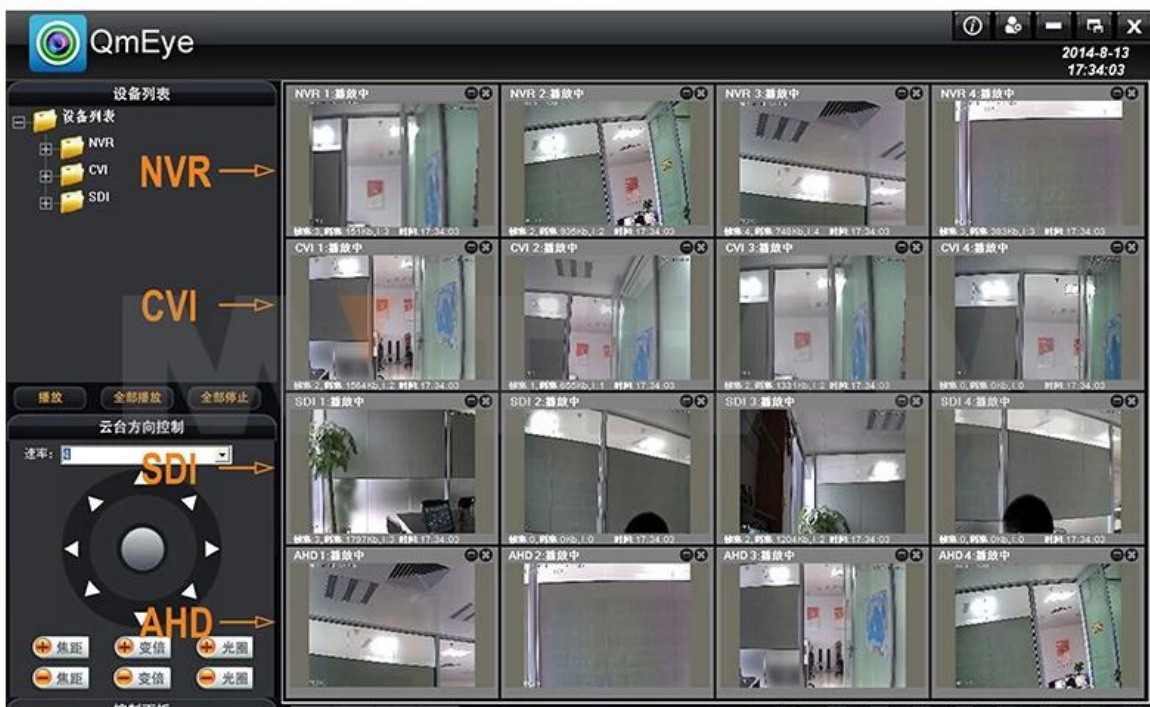

● P2P FUNCTION

Mobile Phone View

(All MVTEAM DVR, AHD DVR, CVI DVR, SDI DVR, NVR support)

Achieve Monitoring All kinds of Cameras in One Screen on Computer

● FACTORY & OFFICE

M TEAM

● EXHIBITIONS

M TEAM