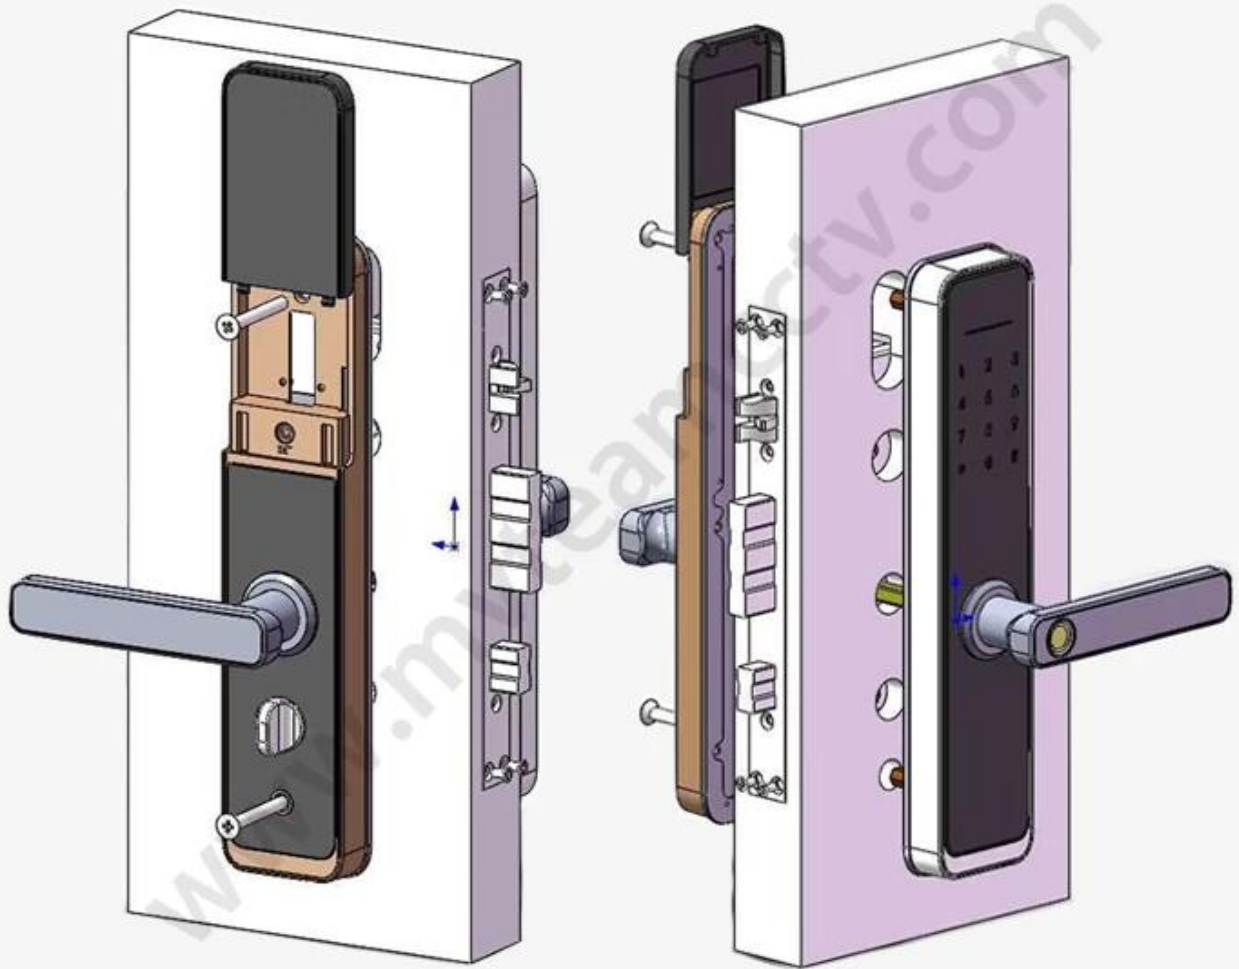

Specifiche

Model	X3-ZKMA
Material	Aluminum alloy
Size	300*68mm
Unlock	Fingerprint
	Password
	Card
	Tuya or TLock APP
Fingerprint recognition	360 degree FPC semi-conductor, sensor and handle
Smart Keys	300 groups (fingerprint+code+card)
Cylinder grade	C-level blade lock core
Lock body material	Stainless steel
Lock body size	240 x24mm 6052 lock mortise
Other functions	Smart Voice
	Night Crystal Display
	Doorbell
High Security Grade	Anti theft Pick-proof Alarm, Anti-saw design
	4pcs AA batteries
Power supply	With backup USB port for emergency charging
Color	Matte Black
Scope of application	Security door, wooden door, composite door, fire door group
Working temperature	-30°~ +65°

Anti theft Pick-proof Alarm

Anti-saw design

Receive Alarm notification on mobile phone

Size

Unit: mm

Lock Mortise

Unit: mm

Super C-class Cylinder

Package & Accessories

Structure

Door Opening Direction

Left Handle

Right handle

Matters needing attention:

There are 4 door types as below drawing showing, Please let us know:

- 1.what types of the doors?
- 2.how many quantity per each type?