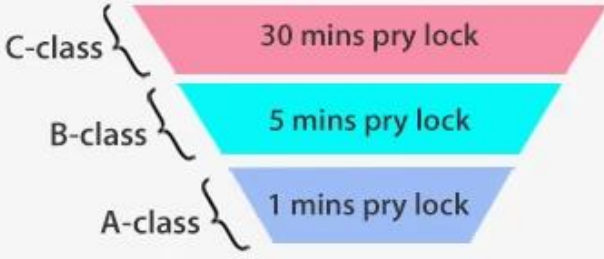

Super C-class Cylinder

16 million secret key