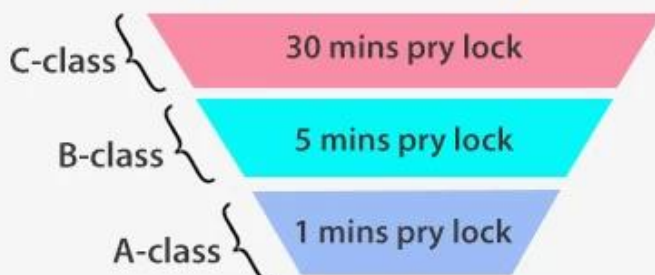

Super C-class Cylinder