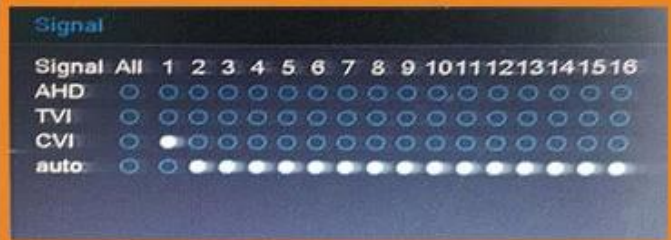

5-in-1 hybrid modes:
AHD+TVI+CVI+CVBS+IP