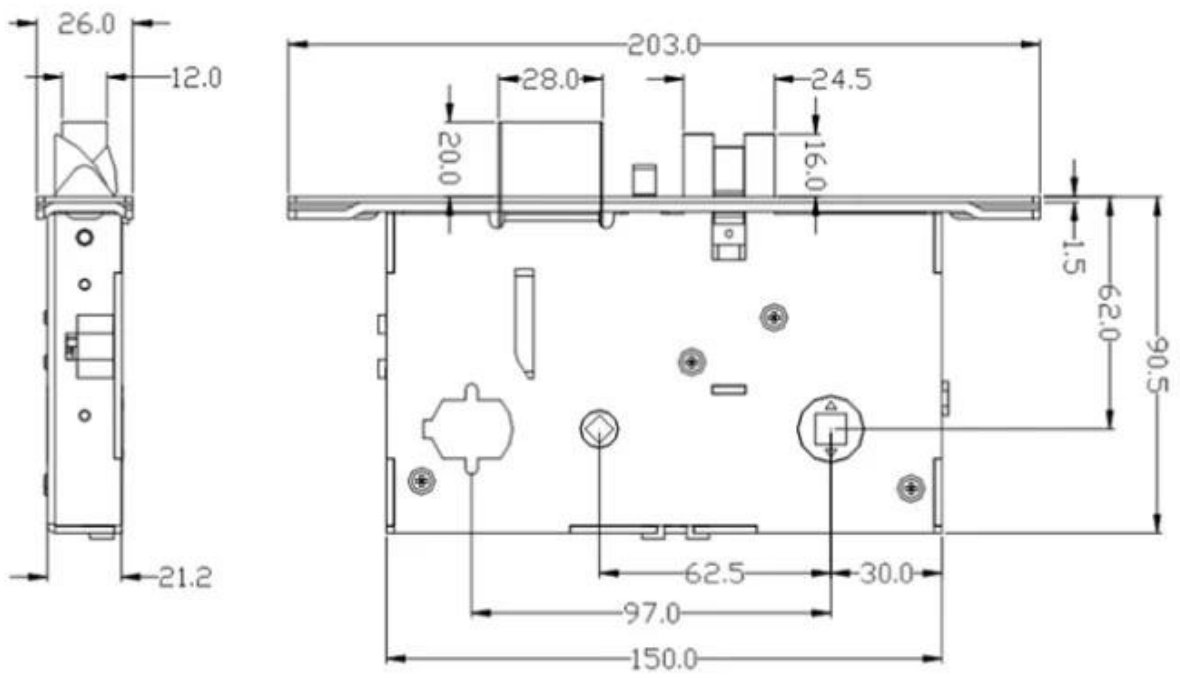

# Lock Mortise

Unit: mm

# Door Opening Direction

Left Handle

Right handle