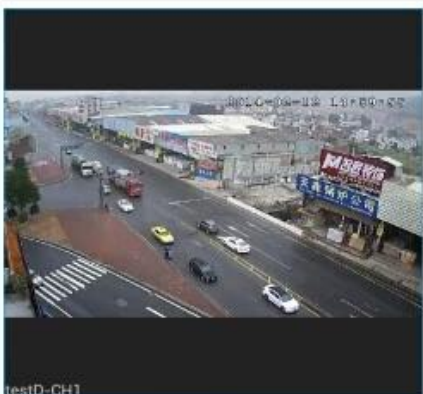

Devices Add

- testA ak08272b7d 4 channels
- testB 013e10106982b1827025 4 chann.
- testC zz08109da5 1 channels
- testD aq01b84e2d 1 channels