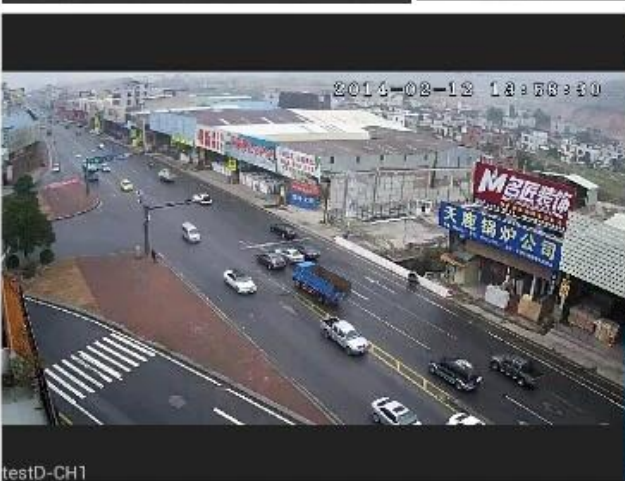

testA testB testC testD

1 2 3 4

Navigation icons: zoom, camera, video, volume, microphone, and more.

testA testB testC testD

Navigation icons: zoom, camera, video, volume, microphone, and more.