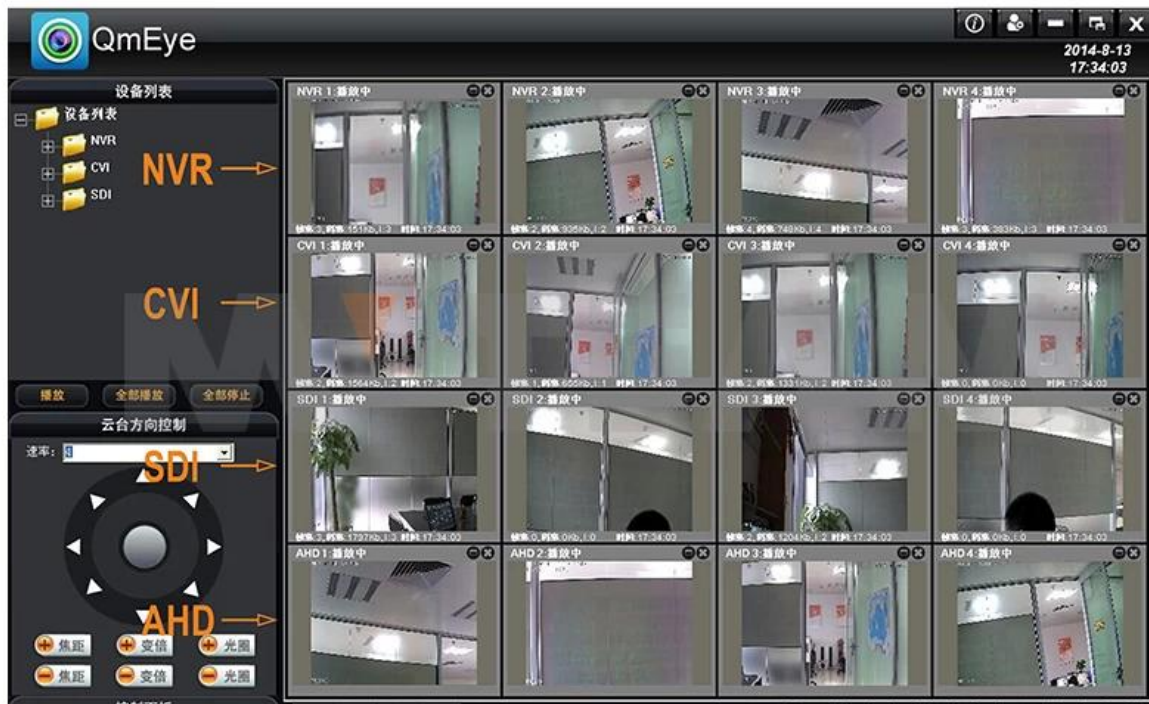

Achieve Monitoring All kinds of Cameras in One Screen on Computer