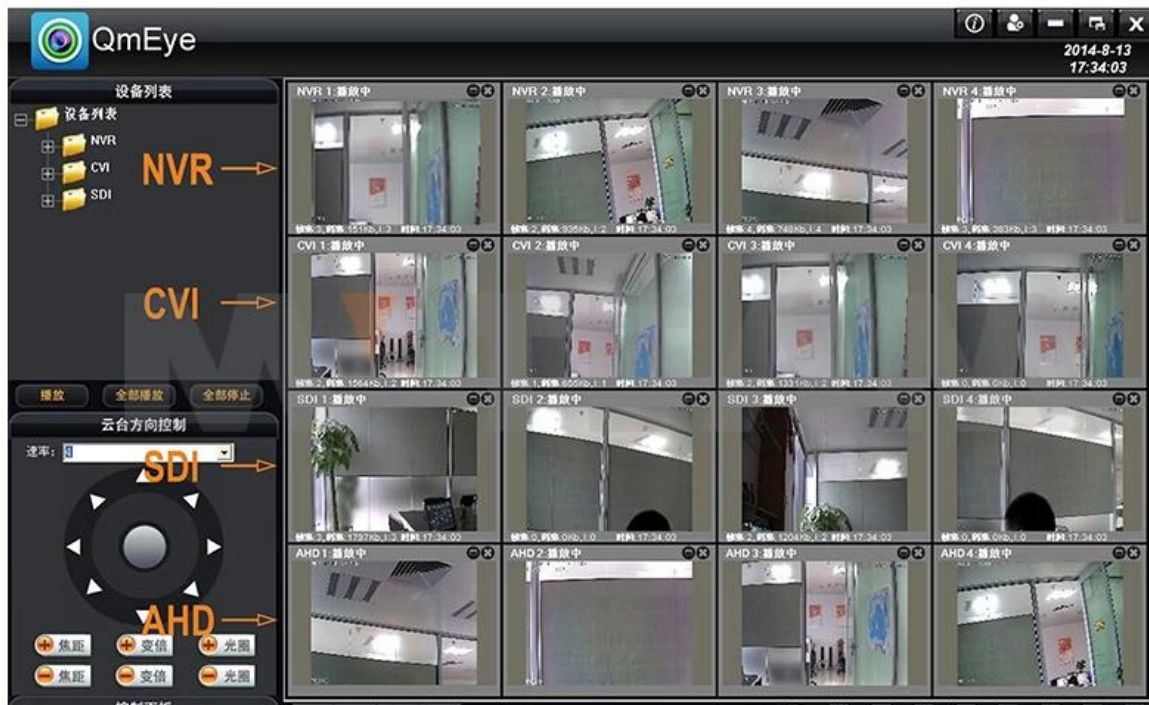

Achieve Monitoring All kinds of Cameras in One Screen on Computer