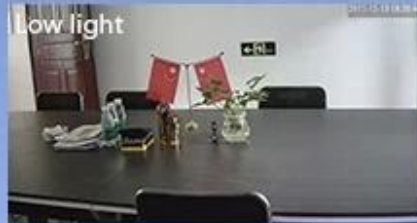

H.265 2MP 1080P 30m IR IP MVT-M1480S

H.265 Starlight IP Camera
Super Low-Light Effect (Under 0.001Lux)

B/W Mode

Color Mode

Clear Color Mode

FEATURES

- * Adopts Hisilicon DSP Hi3516CV300 CMOS IMX291 1080P / 2MP
- * 0.001Lux
- * H.265
- * HD 6mm M12 30m IR

Starlight IP VS

starlight ip
 1080p

MVTEAM Starlight IP Camera Clear Color Image at Dayti...

2017-12-13 11:09

MVTEAM Starlight IP Camera Video Record(No Light)

2017-12-13 00:13

▼ Side View

M' TEAM