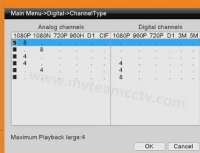

Support playback different time period video records in one screen, save time on find useful video records

Hybrid DVR support three kinds of modes:  
full analog channels  
analog+digital channels  
full digital channels

|               |  |  |
|---------------|--|--|
| Model         | 62B32H80H  |  |
| Codec         | H.264  |  |
| OS            | Linux  |  |
| Resolution    | 1080N 960 * 1080                                   |  |
| Frame rate    | 20 FPS/CH AHD, 25 FPS/CH NVR                       |  |
| Channels      | 32 * 1080N 20 FPS/CH AHD, 32 * 1080N 25 FPS/CH NVR |  |
| Video Input   | 16 x RCA   |  |
| Video Output  | 4 ch   |  |
| Audio Input   | 1 ch   |  |
| Storage       | 4 SATA HDD   |  |
| Capacity      | 4 TB SATA  |  |
| Mobile Access | iPhone, iPad, Android                              |  |
| Power         | 12 V/4 A   |  |
| DVR Size      | 440 (L) * 380 (W) * 70 (H) mm                      |  |
| Weight        | < HDD 5.5 kg                                       |  |