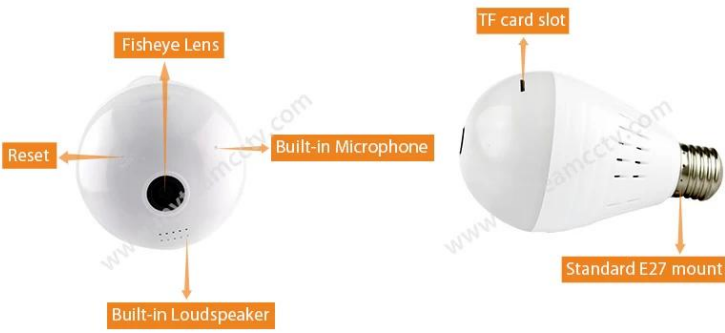

360° CCTV VR Wifi H100-E

● FEATURES

- * 1.3MP 2MP 3MP CMOS
- * 360° 4
- * ICR
- * HD
- * PTZ
- * APP N_eye 3C

Easy installation, Screw it easily

Led bulb shape, standard E27 base, AC 220V voltage.

Multi-Angle Monitor

Support multi-scene modes

E PTZ

SPLIT SCREENS

ROLLER

CORRIDER

Video footage storage

Support max 128GB micro TF card for recording.

—▶ 8:30 —▶ 14:30 —▶ 20:08 —

Note: Memory cards not included in the package
please purchase separately

Intergrated with LED illumination

| Show Appearance |

Mobile Phone View

Download the App

Scan QR code to download the APP or
Search Neye3C in APP Store/Android Market