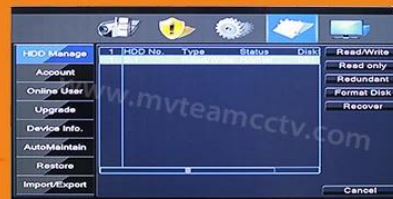

□□□ □□□□□□ DVR 4 mp 2560 * 1440 AHD TVI IP H 264 DVR 4 ch (6404 H 400)

● **Features**

MTEAM

Adopt Newest HiSilicon
Chipset

New humanized
User Interface

System come with
28 kinds of languages

Adjustable DVR
menu transparency

Support backup video
records to DVR built-in
redundant HDD

Support playback different
time period video records in
one screen, save time on find
useful video records

5-in-1 hybrid modes:
AHD+TVI+CVI+CVBS+IP

DVR menu with Ping command, convenient to do
DVR network testing

With UTC Function, control
analog camera and PTZ camera
on DVR thru coaxial cable

Support P2P remote view
by CMS and IE browser

Come with cloud ID, easy to
realize P2P remote view
by scan the QR Codes