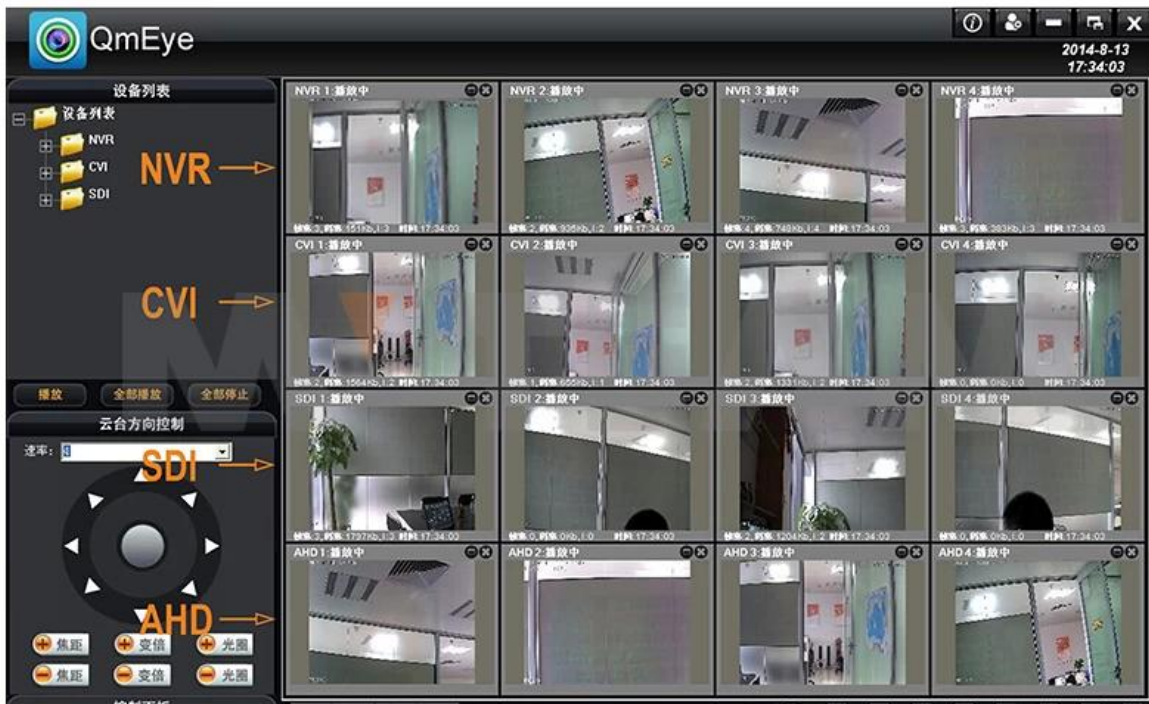

Achieve Monitoring All kinds of Cameras in One Screen on Computer