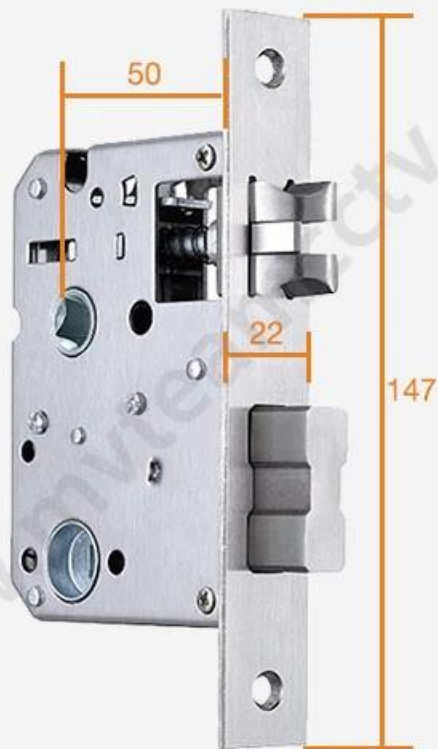

Password

Card

Key

Battery Case

Indoor Handle

Fingerprint sensor

Card sensor area

Password keyboard

Outdoor Handle

Free-Style Handle
Drop-down(open)/Drop-up(lock)

USB charging interface

Hidden keyhole

Bio-semiconductor Fingerprints

Bank-specific fingerprint
recognition, only recognize
living fingerprint.

Speed
0.3S

Multi-Color Selection

Titanium gray

Silver

Gold

Red bronze

Lock Panel Size

Lock Mortise Size