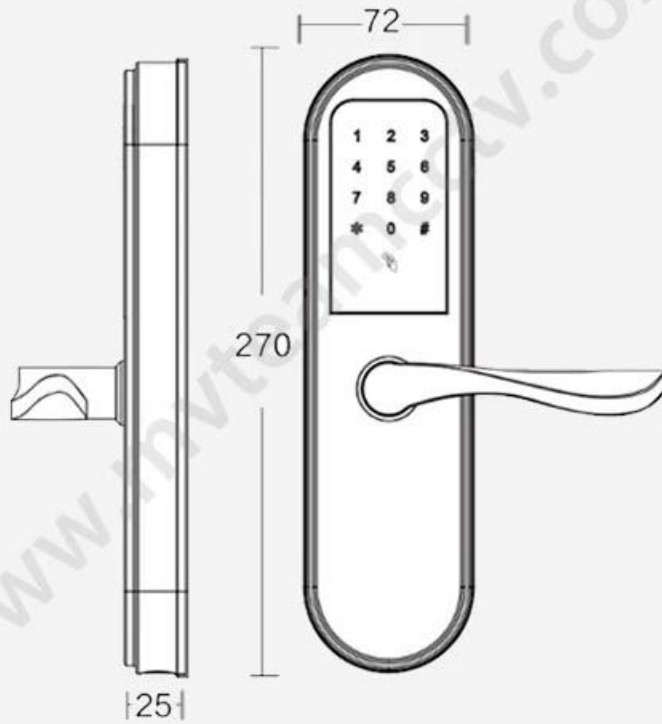

Password

Card

Key

Battery Case

Indoor Handle

Fingerprint sensor

Card sensor area

Password keyboard

Outdoor Handle

Free-Style Handle
Drop-down(open)/Drop-up(lock)

USB charging interface

Hidden keyhole

Bio-semiconductor Fingerprints

Bank-specific fingerprint
recognition, only recognize
living fingerprint.

Speed
0.3S

Multi-Color Selection

Titanium gray

Silver

Gold

Red bronze

Lock Panel Size

Lock Mortise Size