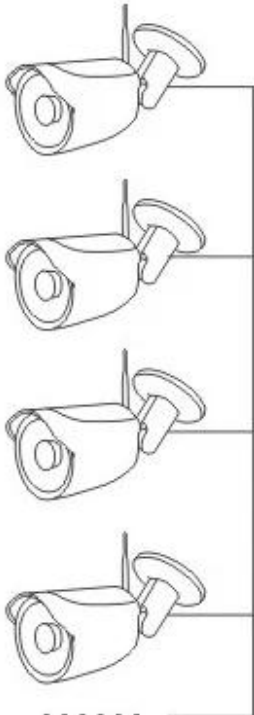

IP DVR

IP Camera

Display device

NVR

- 10 "LAN 1ch HD NVR
- 4 HD IP
- 4 12V DC / 2A
- 1
- 1 CD CMS

1-4CH NVR

FEATURES

- * 10 " HD 1280 * 1024 330
- * WI-FI
- 802.11b / g / n 150Mbps
- * HDMI
- * 4 * 720P 4 * 960P 4 * 960H 4 * 720P

* 3 USB 3.0 ports, 1 HDD 4TB, 1 P2P camera x1

SPECS

NVR		
OS	OS	
AV Input/Output	Channels	4CH
	Max. bandwidth	20Mbps
AV Resolution	HDMI	1CH 1024x768, 1366x768, 1440x900, 1920x1080p
AV CODEC	Codec	D1 / 720P
	Channels	4CH
Accessories	Manual	Manual
	USB	USB 3.0
	Storage	1 * SATA
Storage Capacity	Capacity	4 TB
	Ports	1 RJ45 10M / 100M, 2 Wi-Fi
USB	USB 2.0	3 USB 2.0
	Network	UPnP, 038, SMTP, service, PPPoE, DHCP, AN IP...
Power	Voltage	DC12V3A
	Power Consumption	≤5W (HDD)
	Temperature	-10°C ~ +55°C
	Humidity	10%~90% RH
	Dimensions	257mm(W) x 210mm(H) x 45mm(D)
Weight	HDD	≤1Kg

PRODUCT PICTURE

MVTEAM NVR

NVR MVTEAM

2-720P IP

FEATURES

- * 1.0M / 720P IPC
- * IR
- * 3.6
- * 3pcs 3 LED 30 IR
- * IP66

SPECS

Wireless Camera Specs	
Image Sensor	1/4" Progressive Scan Sensor
Signal System	PAL/NTSC
Resolution	1280 x 720 16 : 9 High Definition
Minimum illumination	Color: 0.1 Lux; B/W: 0.01 Lux
Shutter	1/25s to 1/25,000s
Lens	3.6mm
OSD	Date Time & Title
White Balance	Auto
Day&Night	Auto / Color / BW
3D-DNR	Auto
Mirror/Flip	On / Off
Frame Specification	Three Streaming at the Same Time H.264 128x720@30fps or below H.264 640x480@30fps or below
S/N	> 39.1 Db
Interface	RJ45 / WIFI 802.11b/g/n
Anti-thunder Level	Standard IEC61000-4-5
Working Temperature/Humidity	-10°C to +50°C / 30% to 80% RH
Storage Temperature/Humidity	-20°C to +60°C / 20% to 90% RH
Power Input	DC12V-1A
Power consumption	≤6W
Size	205(L)×70(W)×55 (H)mm
Weight	500g
Level of Protection	IP66