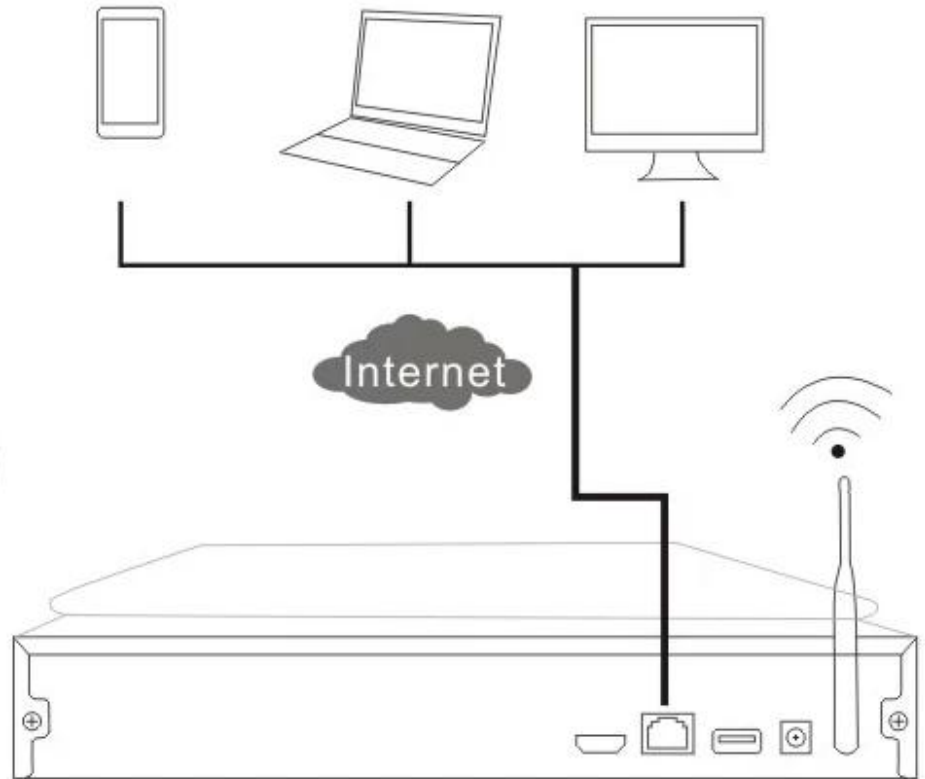

IP DVR

IP Camera

Display device

NVR

- 10 "LAN 1ch HD NVR
- 4 HD IP
- 4 12V DC / 2A
- 1
- 1 CD CMS

1-4CH NVR

FEATURES

- * 10 " HD 1280 * 1024 330
- * WI-FI
- 802.11b / g / n 150Mbps
- * HDMI
- * 4 * 720P 4 * 960P 4 * 960H 4 * 720P

* 3 USB 3.0 ports, 1 HDD 4TB, 1 P2P camera x1

SPECS

NVR		
OS	OS	
AV Input/Output	Channels	4CH
	Max. bandwidth	20Mbps
AV Resolution	HDMI	1CH 1024x768, 1366x768, 1440x900, 1920x1080p
AV CODEC	Codec	D1 / 720P
	Channels	4CH
Accessories	Manual	Manual
	USB	USB 3.0
	Storage	1 * SATA
Storage Capacity	Capacity	4 TB
	Ports	1 RJ45 10M / 100M, 2 Wi-Fi
USB	USB 2.0	3 USB 2.0
	Network	UPnP, 038, SMTP, service, PPPoE, DHCP, AN IP...
Power	Voltage	DC12V3A
	Power Consumption	≤5W (HDD)
	Temperature	-10°C ~ +55°C
	Humidity	10%~90% RH
	Dimensions	257mm(W) x 210mm(H) x 45mm(D)
Weight	HDD	≤1Kg

PRODUCT PICTURE

MVTEAM NVR

NVR MVTEAM

2-720P IP

FEATURES

- * 1.0M / 720P IPC
- * IR
- * 3.6
- * 3pcs 3 LED 30 IR
- * IP66

SPECS

Wireless Camera Specs	
Image Sensor	1/4" Progressive Scan Sensor
Signal System	PAL/NTSC
Resolution	1280 x 720 16 : 9 High Definition
Minimum illumination	Color: 0.1 Lux; B/W: 0.01 Lux
Shutter	1/25s to 1/25,000s
Lens	3.6mm
OSD	Date Time & Title
White Balance	Auto
Day&Night	Auto / Color / BW
3D-DNR	Auto
Mirror/Flip	On / Off
Frame Specification	Three Streaming at the Same Time H.264 128x720@30fps or below H.264 640x480@30fps or below
S/N	> 39.1 Db
Interface	RJ45 / WIFI 802.11b/g/n
Anti-thunder Level	Standard IEC61000-4-5
Working Temperature/Humidity	-10°C to +50°C / 30% to 80% RH
Storage Temperature/Humidity	-20°C to +60°C / 20% to 90% RH
Power Input	DC12V-1A
Power consumption	≤6W
Size	205(L)×70(W)×55 (H)mm
Weight	500g
Level of Protection	IP66