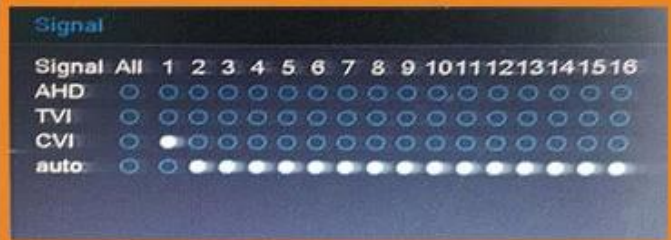

3MP AHD TVI IP hybrydowe 4 kanałów H.264 cyfrowy wideo Recorder(6704H300)

● PRODUCT PICTURE

M TEAM

Adopt Newest HiSilicon
Chipset

New humanized
User Interface

System come with
28 kinds of languages

Adjustable DVR menu transparency

Support backup video records to DVR built-in redundant HDD

Support playback different time period video records in one screen, save time on find useful video records

5-in-1 hybrid modes:
AHD+TVI+CVI+CVBS+IP

2-różne tryby opcjonalne:

- (1) AHD / TVI:4CH 3MP@12fps nagrywania, odtwarzania 3MP 2CH;
- (2) HVR:2CH 3MP@12fps Analog + 2-kanalowy 3MP@25fps IP nagrywania, odtwarzania 3MP@25fps 2CH;
- (3) NVR:4CH 1080P@25fps IP nagrywania, odtwarzania 1080P@25fps 4CH;