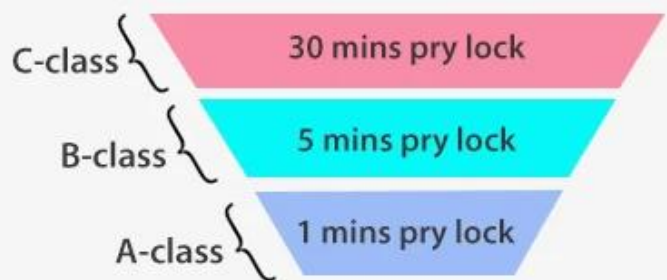

Super C-class Cylinder
16 million secret key