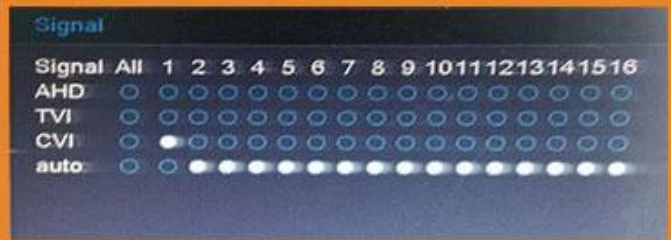

Adjustable DVR menu transparency

Support backup video records to DVR built-in redundant HDD

Support playback different time period video records in one screen, save time on find useful video records

5-in-1 hybrid modes:
AHD+TVI+CVI+CVBS+IP

DVR menu with Ping
command, convenient to do
DVR network testing

With UTC Function, control
analog camera and PTZ camera
on DVR thru coaxial cable

Support P2P remote view
by CMS and IE browser

Come with cloud ID, easy to
realize P2P remote view
by scan the QR Codes

2-różne tryby opcjonalne:

- (1) AHD / TVI:4CH 3MP@25fps nagrywania, odtwarzania 3MP 2CH;
- (2) AHD / TVI:4CH 4MP@12fps nagrywania, odtwarzania 4MP 4CH;

- (3) AHD/TVI/CVI:4CH 1080P@25fps nagrywanie, odtwarzanie 1080 P 4CH;
 (4) HVR:2CH 3MP@25fps Analog + 2-kanałowy 3MP@25fps IP nagrywania, odtwarzania 3MP@25fps 2CH;
 (5) NVR:8CH 1080P@25fps IP nagrywania, odtwarzania 1080P@25fps 4CH;
 (6) NVR:4CH 3MP@25fps IP nagrywania, odtwarzania 3MP@25fps 4CH;
 (7) NVR:4CH 5MP@25fps IP nagrywania, odtwarzania 5MP@25fps 2CH;
 3-wsparcie P2P zdalny podgląd na telefonie i komputerze