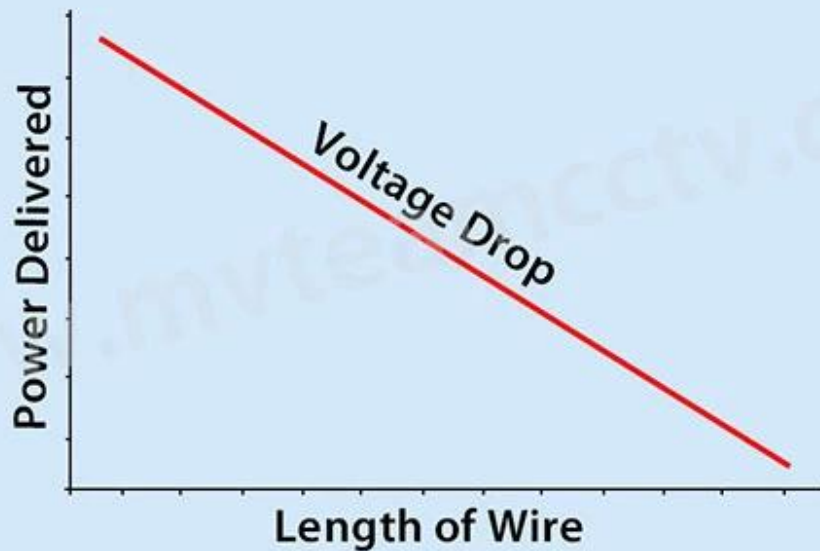

VOTAGE DROP

* Power supply's wire will make voltage drop, so make sure not too long wire, and long wire with a thicker gauge. (Thicker gauge makes voltage drop more slowly).

Voltage Drop(%)

Power Supply

Camera