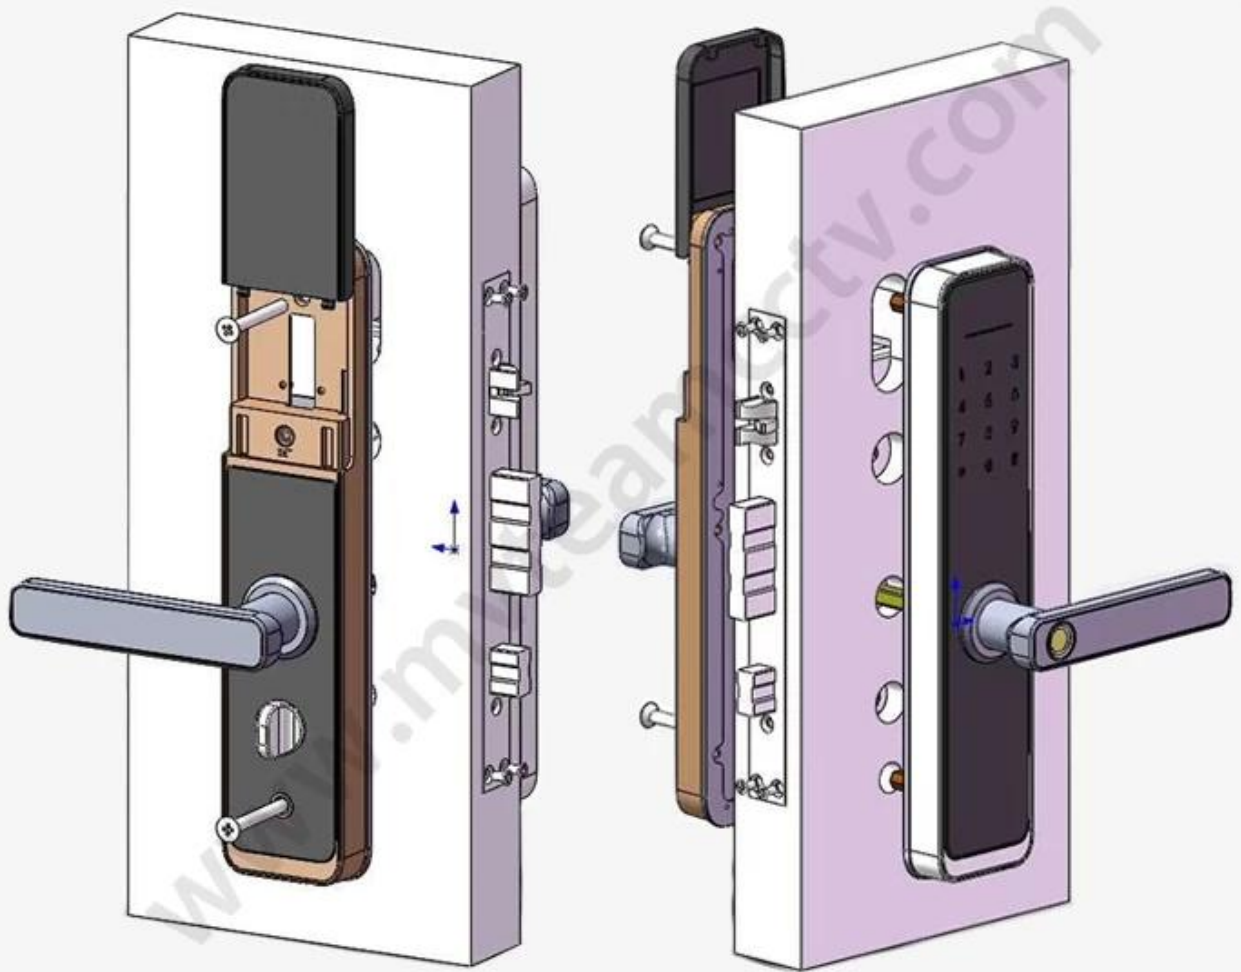

Anti theft Pick-proof Alarm

Anti-saw design

Receive Alarm notification on mobile phone

Size

Unit: mm

Lock Mortise

Unit: mm

Super C-class Cylinder

Package & Accessories

Structure

Door Opening Direction

Left Handle

Right handle

Matters needing attention:

There are 4 door types as below drawing showing, Please let us know:

1.what types of the doors?