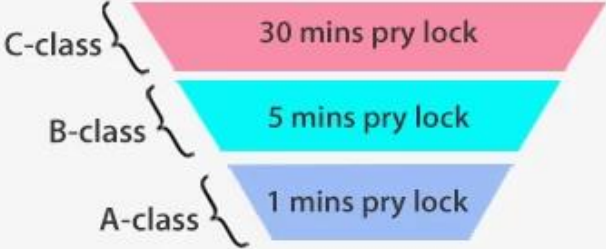

Super C-class Cylinder

16 million secret key