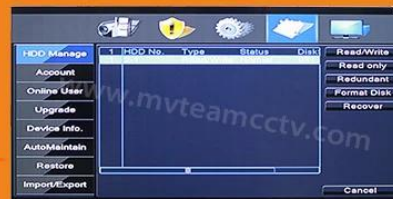

[Mały rozmiar 8 kanałów 1080P DVR 6708H80P](#)

[Proszę o Cennik teraz!](#)

Adopt Newest HiSilicon
Chipset

New humanized
User Interface

System come with
28 kinds of languages

Adjustable DVR
menu transparency

Support backup video
records to DVR built-in
redundant HDD

Support playback different
time period video records in
one screen, save time on find
useful video records

5-in-1 hybrid modes:
AHD+TVI+CVI+CVBS+IP

DVR menu with Ping command, convenient to do DVR network testing

With UTC Function, control analog camera and PTZ camera on DVR thru coaxial cable

Support P2P remote view by CMS and IE browser

Come with cloud ID, easy to realize P2P remote view by scan the QR Codes