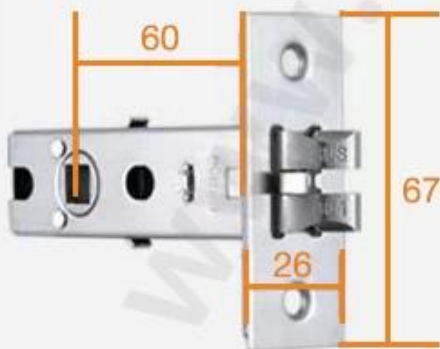

### Achieve Remote Control

- Delete/change the passcode/ekey/fingerprint/card access remotely.
- Check the update door opening records remotely.

WiFi Router

Bluetooth Door Lock

Gateway

Please note the gateway device is only fit for MVTEAM smart door locks with APP, and the cost is not included in the smart lock price. If you need it, please tell us when purchasing smart door locks, we will add it into your order.

# Lock Mortises

#1

#2

#3

#4

Unit: mm