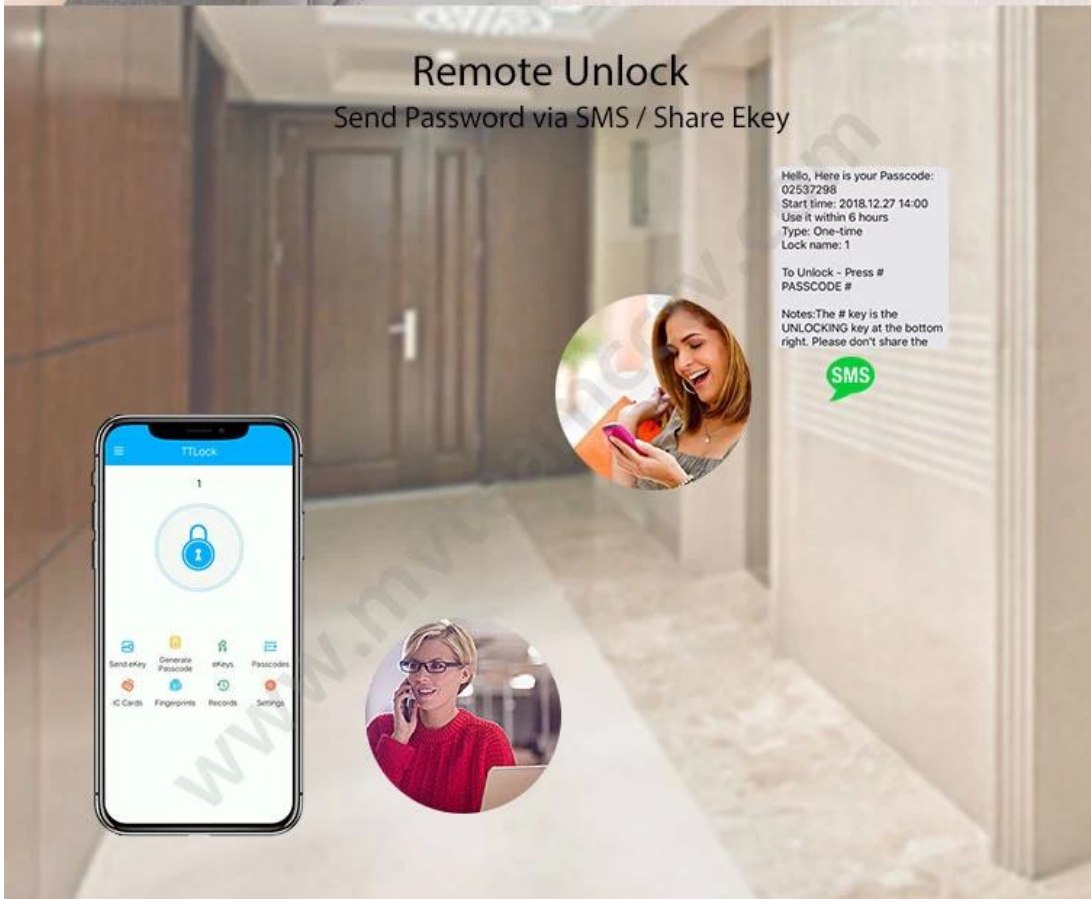

## Bluetooth APP Unlock

One button unlock the door on mobile phone via bluetooth connection

## WiFi APP Remote Control

Add a gateway device to connect the smart door lock to WiFi