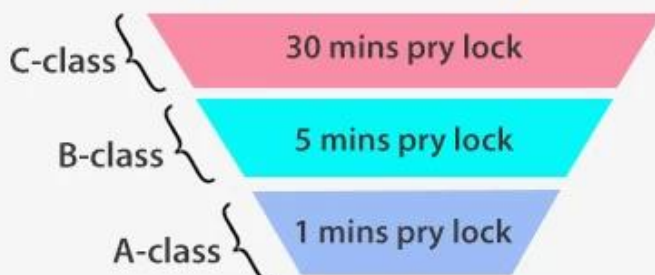

Bio-semiconductor Fingerprints

Bank-specific fingerprint
recognition, only recognize
living fingerprint.

Speed
0.3S

Virtual password

Random number added before or after the correct password, as long as input the real password continuously, then still can unlock. It can prevent strangers from peeping and better protect privacy.