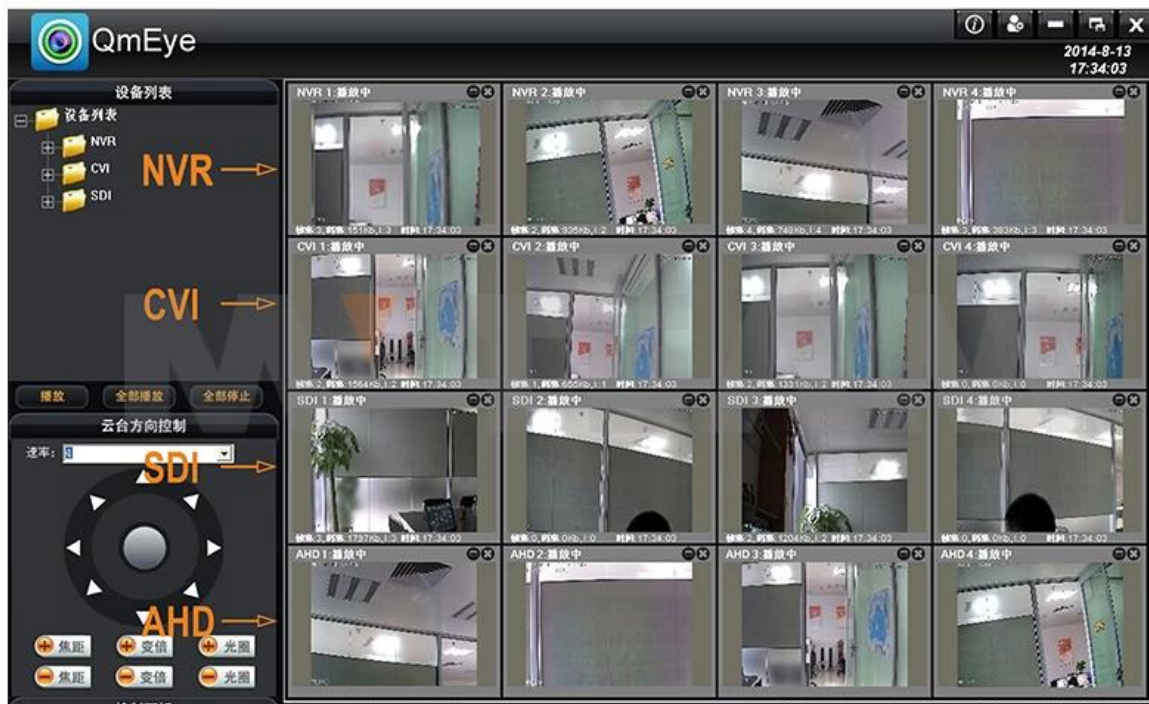

Mobile Phone View

(All MVTEAM DVR, AHD DVR, CVI DVR, SDI DVR, NVR support)

Achieve Monitoring All kinds of Cameras in One Screen on Computer

● FACTORY & OFFICE

M'TEAM

● EXHIBITIONS

M'TEAM