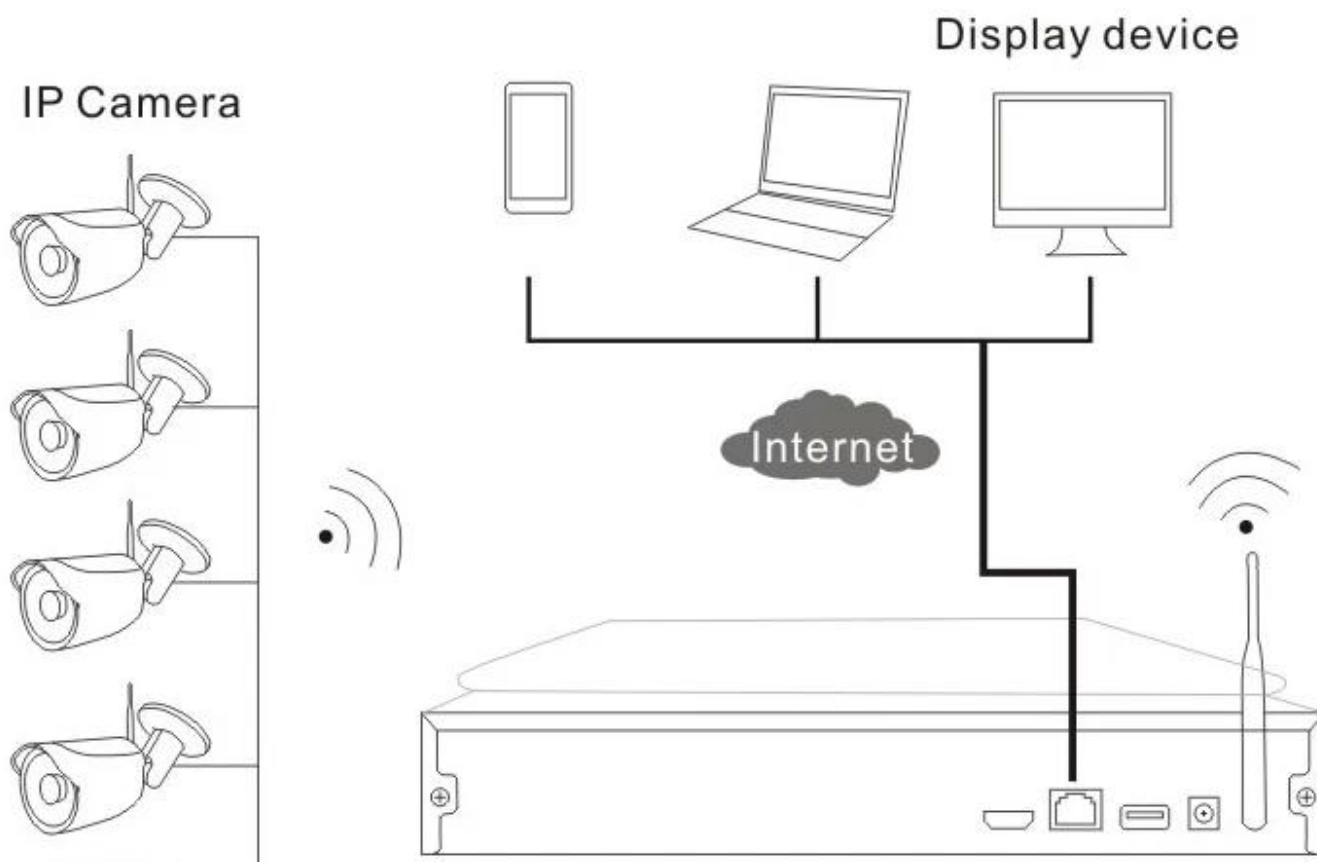

4CH Wireless CCTV Camera Kit with CE,ROHS,FCC Certificate(MVT-K04)

Installation diagram

What's the wireless NVR Kit included?

- 1pc 4ch wireless HD NVR with build-in 7" inch LCD Screen and WIFI module
- 4pcs Outdoor HD Wireless IP Camera
- 4pcs 12V(DC)/2A power adaptors
- 1pc detailed quick installation guide manual
- 1pc CD come with CMS softwares and instructions

Specs of each item

1-4CH Wireless NVR

● FEATURES

- *Built-in 10" inch HD LCD Screen (resolution:1280*1024),which support 330 degree rotate,
- *built-in high functional and stability wireless WI-FI routing module, support 802.11b/g/n protocol,150Mbps,
- *HDMI output.
- *Video input:4*720P;4*960P,Playback:4*960H,4*720P;

*3pcs USB interfaces, Support HDD up to 4TB,cloud technology, P2P,mouse x1

SPECS

Wireless NVR Specs		
Operating System	Embedded Linux OS	
AV(audio/video)input	Network Video	4CH
	Network video input broadband	20Mbps
AV (audio/video) output	HDMI input	1ch,resolution:1024x768,1366x768,1440x900,1920x1080p
AV CODEC Specification	Video Resolution	D1/720P
	synch-playback	4CH
Video Control	Video/Capture mode	Maual,Time,Motion
	Playback mode	Real time,Routine,Event
	Backup	USB backup
Hard Disk	Type	1*SATA interface
	Max Capacity	4 TB at most for each
External Interface	Network Interface	1 adaptable RJ45 10M/100M, 2 WIFI interface
	USB Interface	3 USB 2.0
Network Control	Protocol	UPnP (play&plug),SMTP (email survice),PPPoE (dial-up),DHCP (Automatically obtain an IP address), etc...
Others	Power	DC12V3A
	Power Consumption (W)	≤5W(Without HDD)
	Operate Temperature (°C)	-10°C~+55°C
	Working Humidity (%) RH	10%~90%
	Size	257mm(W)×210mm(V)×45mm(H)
	Weight(excluding HDD)	≤1Kg

MVTEAM Wireless NVR Menu:

MVTEAM wireless nvr remote view on computer and smartphone:

2-720P Outdoor Wireless IP Camera

● FEATURES

- *1.0M/720P wireless IPC
- *with IR CUT
- *3.6mm Lens
- *3pcs 3rd generation LED Array,30m IR Distance
- *Waterproof IP66