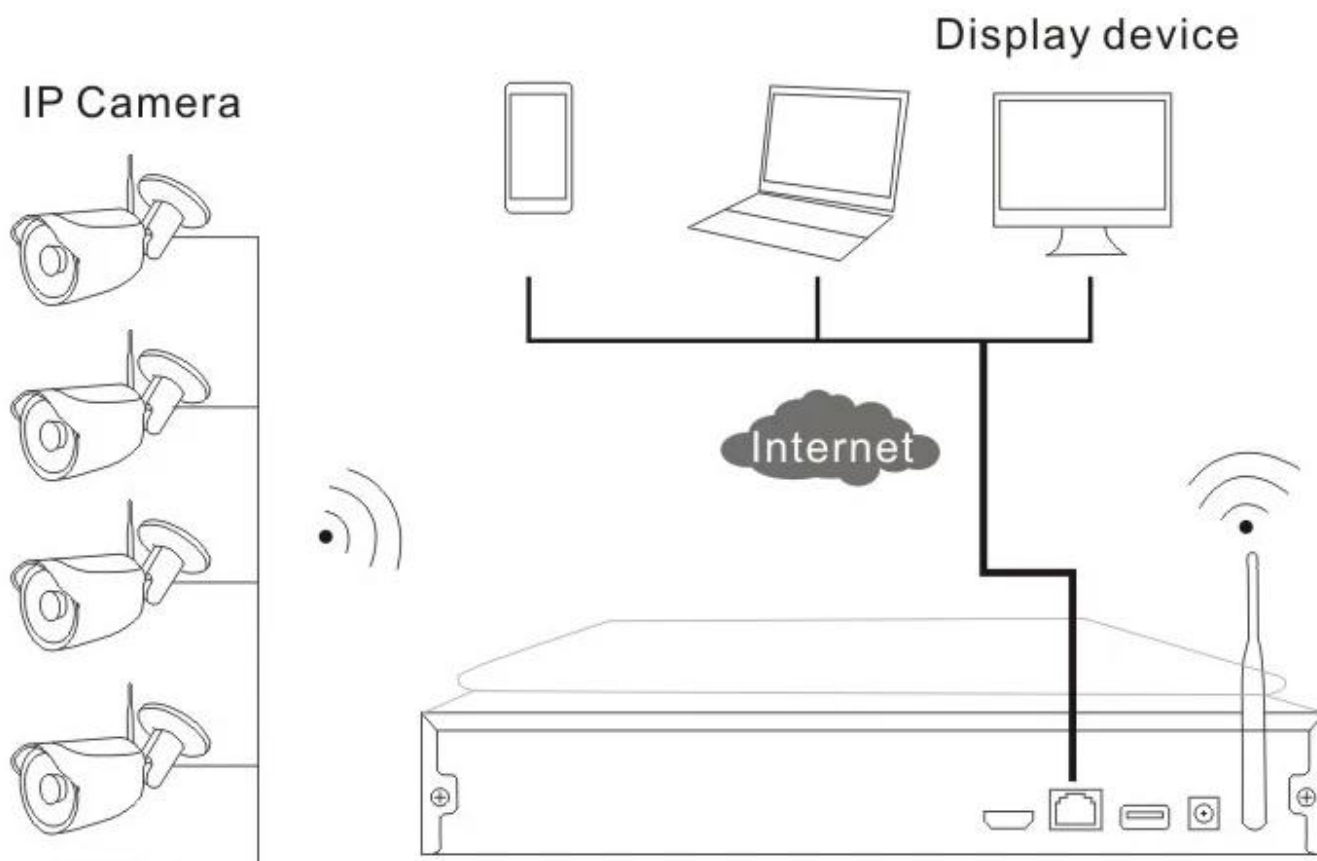

4CH Wireless Camera Kit with Built-in 7"inch LCD Screen(MVT-K04)

Installation diagram

What's the wireless NVR Kit included?

1pc 4ch wireless HD NVR with build-in 7" inch LCD Screen and WIFI module

4pcs Outdoor HD Wireless IP Camera

4pcs 12V(DC)/2A power adaptors

1pc detailed quick installation guide manual

1pc CD come with CMS softwares and instructions

Specs of each item

1-4CH Wireless NVR

● FEATURES

*Built-in 10" inch HD LCD Screen (resolution:1280*1024),which support 330 degree rotate,

*built-in high functional and stability wireless WI-FI routing module,
support 802.11b/g/n protocol,150Mbps,

*HDMI output.

*Video input:4*720P;4*960P,Playback:4*960H,4*720P;

*3pcs USB interfaces, Support HDD up to 4TB,cloud technology, P2P,mouse x1

SPECS

Wireless NVR Specs		
Operating System	Embedded Linux OS	
AV(audio/video)input	Network Video	4CH
	Network video input broadband	20Mbps
AV (audio/video) output	HDMI input	1ch,resolution:1024x768,1366x768,1440x900,1920x1080p
AV CODEC Specification	Video Resolution	D1/720P
	synch-playback	4CH
Video Control	Video/Capture mode	Maual,Time,Motion
	Playback mode	Real time,Routine,Event
	Backup	USB backup
Hard Disk	Type	1*SATA interface
	Max Capacity	4 TB at most for each
External Interface	Network Interface	1 adaptable RJ45 10M/100M, 2 WIFI interface
	USB Interface	3 USB 2.0
Network Control	Protocol	UPnP (play&plug),SMTP (email survice),PPPoE (dial-up),DHCP (Automatically obtain an IP address), etc...
Others	Power	DC12V3A
	Power Consumption (W)	≤5W(Without HDD)
	Operate Temperature (°C)	-10°C~+55°C
	Working Humidity (%) RH	10%~90%
	Size	257mm(W)×210mm(V)×45mm(H)
	Weight(excluding HDD)	≤1Kg