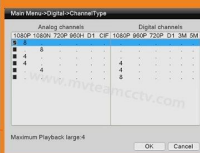

Hybrid DVR support three kinds of modes:
full analog channels
analog+digital channels
full digital channels