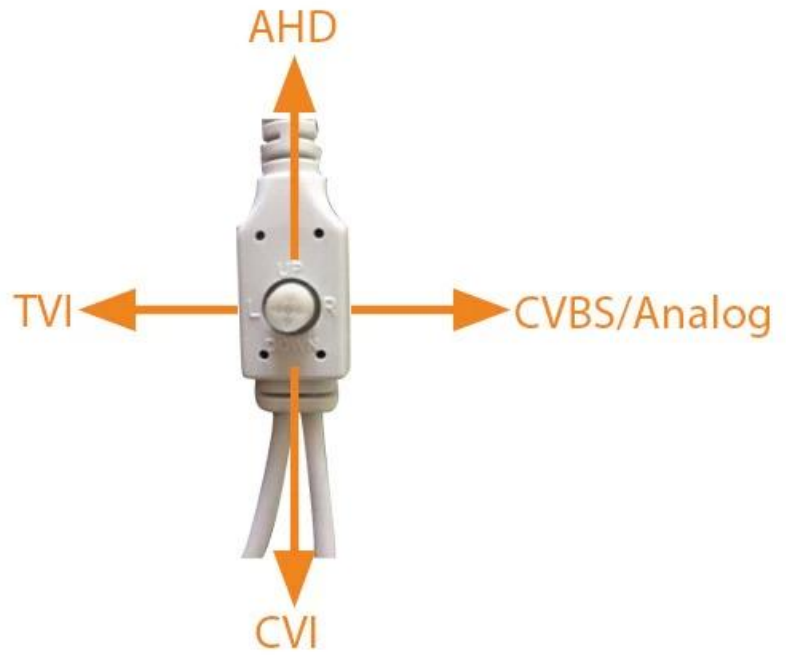

## ● SPECS

M' TEAM

Model	MVT-TAH43N		
Main Chipset	HDI8901 ISP		
Sensor	1/4" CMOS AR0141 1.0MP/720P Low Illumination		
SIGNAL	PAL / NTCS		
Lens & IR Distance	Fixed 6.0mm / IR 35m,3 Led Array Leds		
Video Output	1 Channel HD-TV, HD-CVI, HD- <b>AHD</b> , CVBS (Switch By OSD Menu)		
Effective Pixels	TVI: 1280(H)*720(V)	CVI:1280(H)*720(V)	<b>AHD</b> : 1280(H)*1024(V) CVBS:1000TVL
Min. Illumination	0.01Lux F1.2		
Shutter	4/25s~1/45,000s		
Synchronization	Internal		
BLC	optional		
OSD	Supported		
AWB	Automatic / manual / day / night		
Day/Night	Auto(ICR) / Color / B/W		
Transmission Distance	Over 500m via 75-3 coaxial cable		
Power Supply	DC 12V±10%		
Working Environment	30°C~+60°C/Less than 95%RH(no condensation)		
Power Consumption	4W±10%		

### HD/TVI/CVI/CVBS, how to Switch?

1. By the OSD Menu, UP is **AHD**, Down is CVI, Left is TVI, Right is CVBS
2. Hold the Direction Button for FIVE Seconds to Switch

**Warning: Make sure power off when Switch the second time**