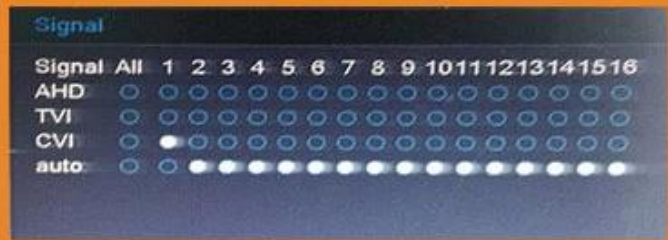

Support backup video records to DVR built-in redundant HDD

Support playback different time period video records in one screen, save time on find useful video records

5-in-1 hybrid modes:
AHD+TVI+CVI+CVBS+IP